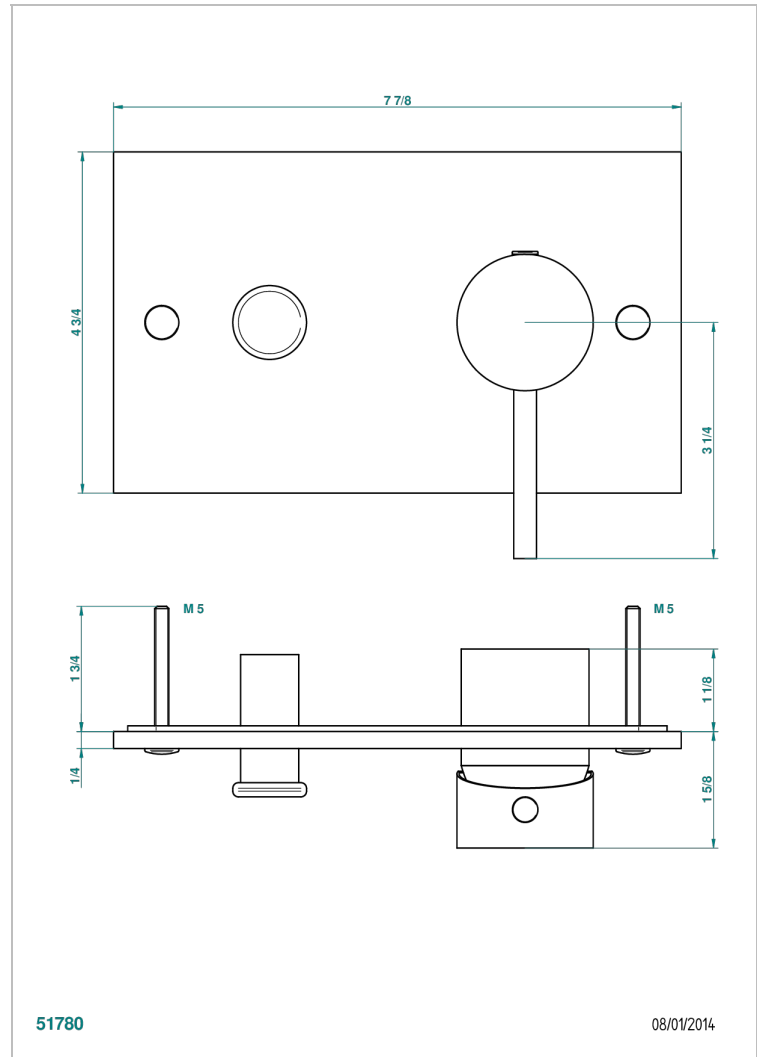

NANO WITH LEVER HANDLES

G5B-6550B

Trim only for wall shower mixer with diverter

CHARACTERISTIC

- Nano with lever handles
- Trim only for wall shower mixer with diverter

AVAILABLE FINITIONS

Black ceram - D30
Chrome polished - A02
Chrome polished / gold polished - G02
Gold mat - F07
Gold polished - F01
Matt chrome (American satin) - C02