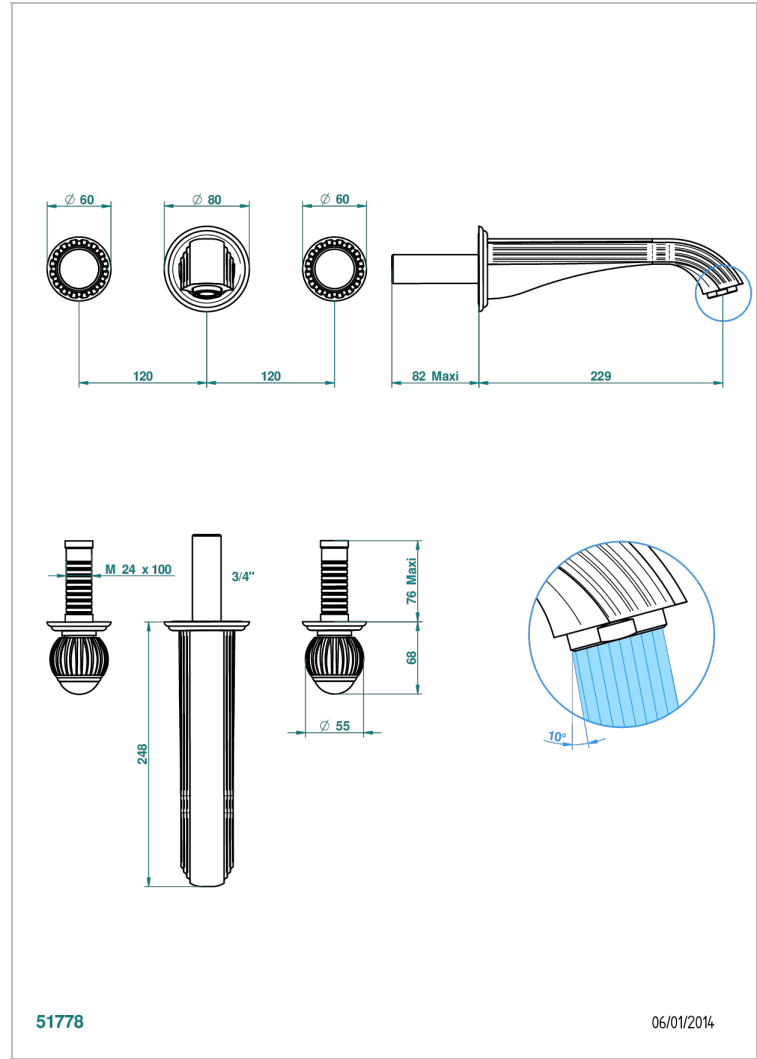

VOGUE MALACHITE

A8M-40SGBUS

Trim for wall mounted 3-hole lavatory set only

THG[®]
PARIS

CHARACTERISTIC

- Vogue Malachite
- Trim for wall mounted 3-hole lavatory set only

TECHNICAL SPECS

- Recommandé : 3 bars (max. 5 bars) - Advised : 43,5 psi (max. 72 psi)
- 15 l/min à 3 bars (4 gpm at 43.5 psi)

RELATED SKU'S

- Ref. G00-40AM/US Rough parts for wall set (one counter clockwise and one clockwise cartridges)

AVAILABLE FINITIONS

Black ceram - D30
Blush PVD - H62
Brass color PVD - H49
Brown bronze color PVD - F33
Chrome polished - A02
Chrome polished / gold polished - G02

Copper antique matt, coated - H07
Gold color PVD - H52
Gold mat - F07
Gold polished - F01
Graphite PVD - H64
Light coated bronze - D01

Matt Umber PVD - H67
Matt blush PVD - H60
Matt brass color PVD - H50
Matt brown bronze color PVD - F34
Matt chrome (American satin) - C02
Matt gold color PVD - H53

Matt graphite PVD - H65
Matt nickel (American satin) - C01
Matt nickel color PVD - H56
Nickel antique / Sovereign - H28
Nickel color PVD - H55
Nickel polished - B01

Soft gold - F30
Soft matt gold - F31
Umber PVD - H66