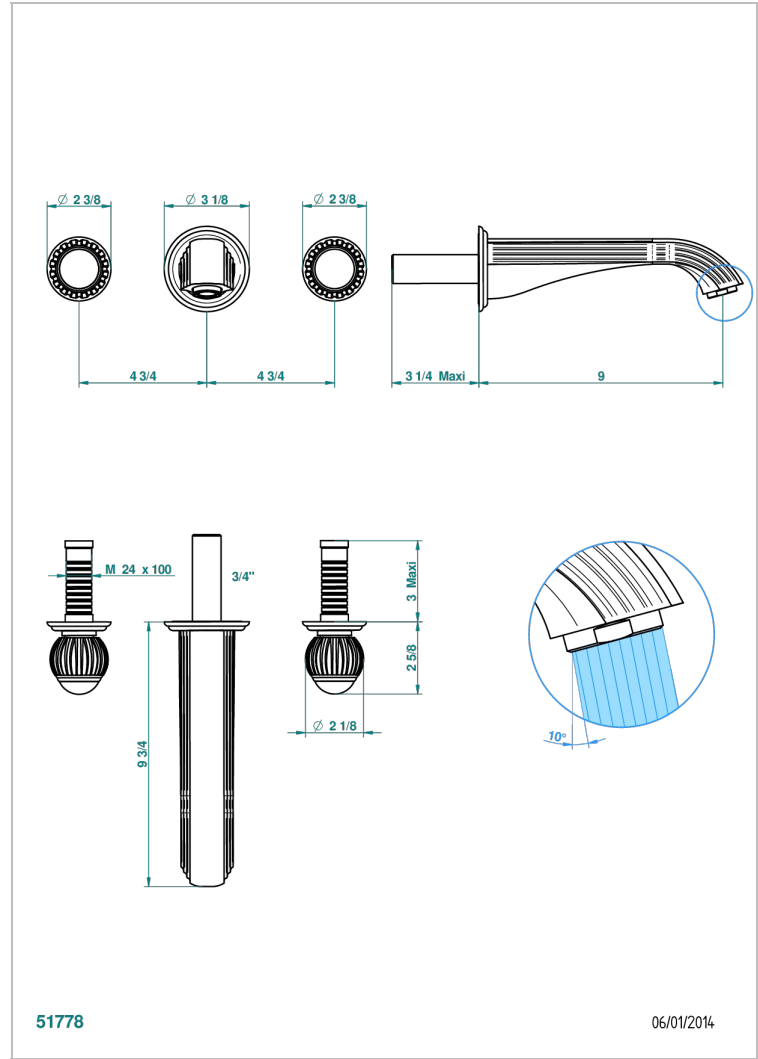

VOGUE MALACHITE

A8M-40SGBUS

Trim for wall mounted 3-hole lavatory set only

THG[®]
PARIS

CHARACTERISTIC

- Vogue Malachite
- Trim for wall mounted 3-hole lavatory set only

TECHNICAL SPECS

- Recommandé : 3 bars (max. 5 bars) - Advised : 43,5 psi (max. 72 psi)
- 15 l/min à 3 bars (4 gpm at 43.5 psi)

RELATED SKU'S

- Ref. G00-40AM/US Rough parts for wall set (one counter clockwise and one clockwise cartridges)

AVAILABLE FINITIONS

Black ceram - D30
Blush PVD - H62
Brass color PVD - H49
Brown bronze color PVD - F33
Chrome polished - A02
Chrome polished / gold polished - G02