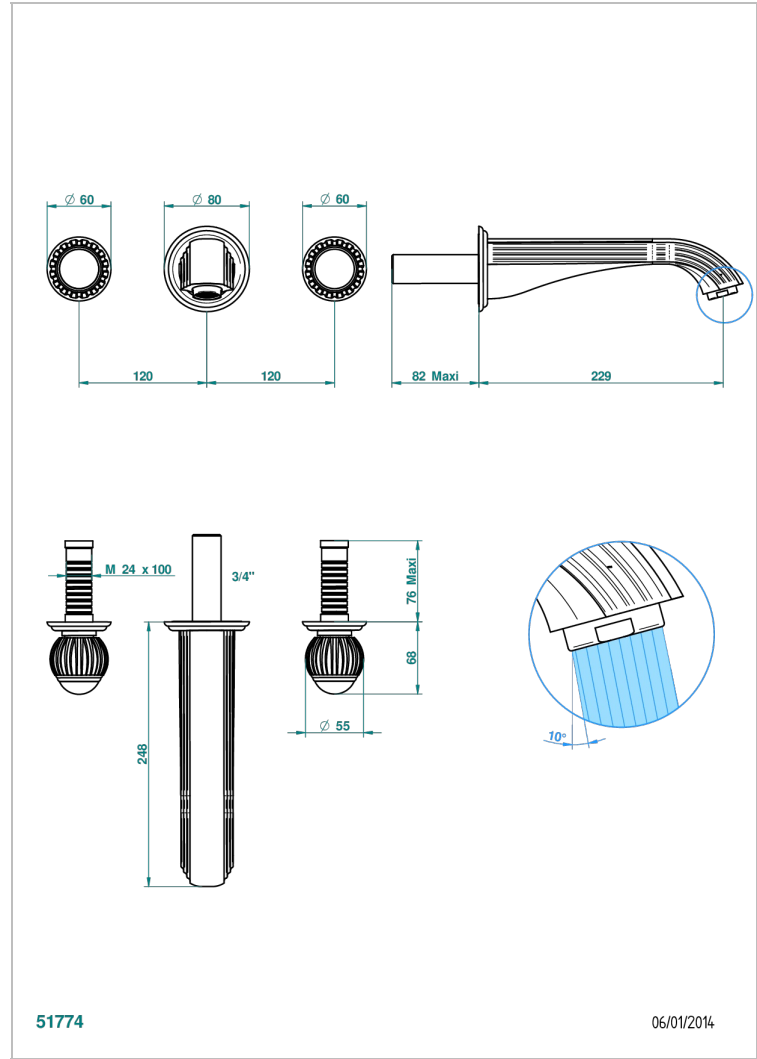

# VOGUE MALACHITE

A8M-41SGB

Trim for wall mounted 3-hole bath set only

THG<sup>®</sup>  
PARIS

51774

06/01/2014

## CHARACTERISTIC

- Vogue Malachite
- Trim for wall mounted 3-hole bath set only

## TECHNICAL SPECS

- Recommandé : 3 bars (max. 5 bars) - Advised : 43,5 psi (max. 72 psi)
- Bec : 35 l/min à 3 bars
- Spout : 9.26 gpm at 43.5 psi

## RELATED SKU'S

- Ref. G00-40AM/US Rough parts for wall set (one counter clockwise and one clockwise cartridges)