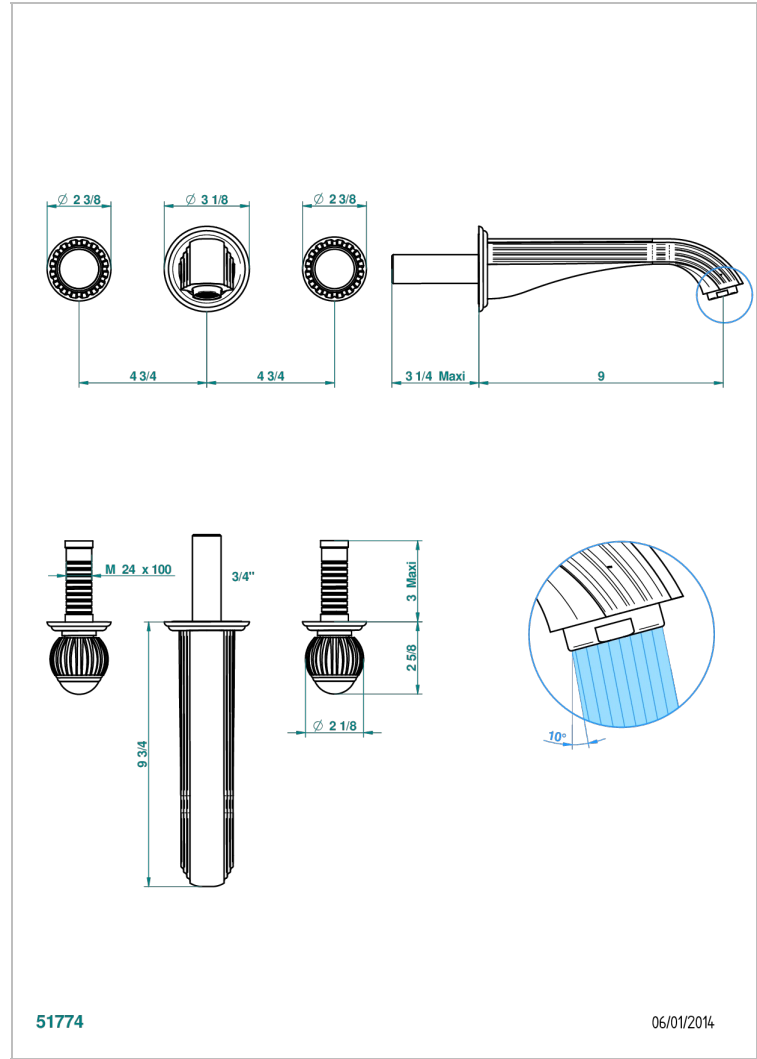

VOGUE MALACHITE

A8M-41SGB

Trim for wall mounted 3-hole bath set only

THG[®]
PARIS

CHARACTERISTIC

- Vogue Malachite
- Trim for wall mounted 3-hole bath set only

TECHNICAL SPECS

- Recommandé : 3 bars (max. 5 bars) - Advised : 43,5 psi (max. 72 psi)
- Bec : 35 l/min à 3 bars
- Spout : 9.26 gpm at 43.5 psi

RELATED SKU'S

- Ref. G00-40AM/US Rough parts for wall set (one counter clockwise and one clockwise cartridges)

AVAILABLE FINITIONS

Black ceram - D30
Blush PVD - H62
Brass color PVD - H49
Brown bronze color PVD - F33
Chrome polished - A02
Chrome polished / gold polished - G02

Copper antique matt, coated - H07
Gold color PVD - H52
Gold mat - F07
Gold polished - F01
Graphite PVD - H64
Light coated bronze - D01

Matt Umber PVD - H67
Matt blush PVD - H60
Matt brass color PVD - H50
Matt brown bronze color PVD - F34
Matt chrome (American satin) - C02
Matt gold color PVD - H53

Matt graphite PVD - H65
Matt nickel (American satin) - C01
Matt nickel color PVD - H56
Nickel antique / Sovereign - H28
Nickel color PVD - H55
Nickel polished - B01

Soft gold - F30
Soft matt gold - F31
Umber PVD - H66