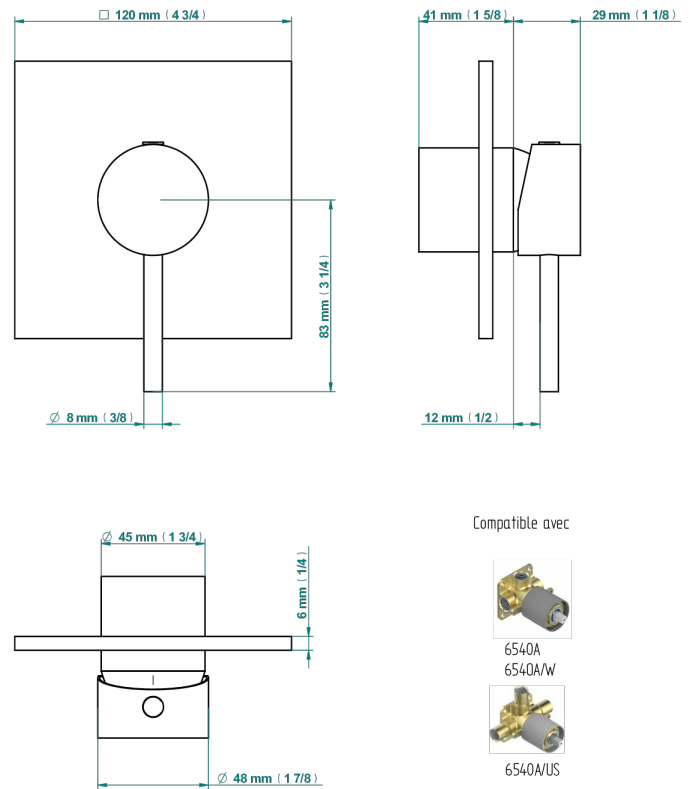

NANO WITH LEVER HANDLES

G5B-6540B

Wall shower mixer trim

THG[®]
PARIS

51772

17/01/2023

CHARACTERISTIC

- Nano with lever handles
- Wall shower mixer trim

RELATED SKU'S

- Ref. G00-6540A/US Built-in part for wall mounted flush fit shower mixer 2 inlets 1/2" -1 outlet 1/2" -US model

AVAILABLE FINITIONS

Black ceram - D30
Chrome polished - A02
Chrome polished / gold polished - G02
Gold mat - F07
Gold polished - F01
Matt chrome (American satin) - C02