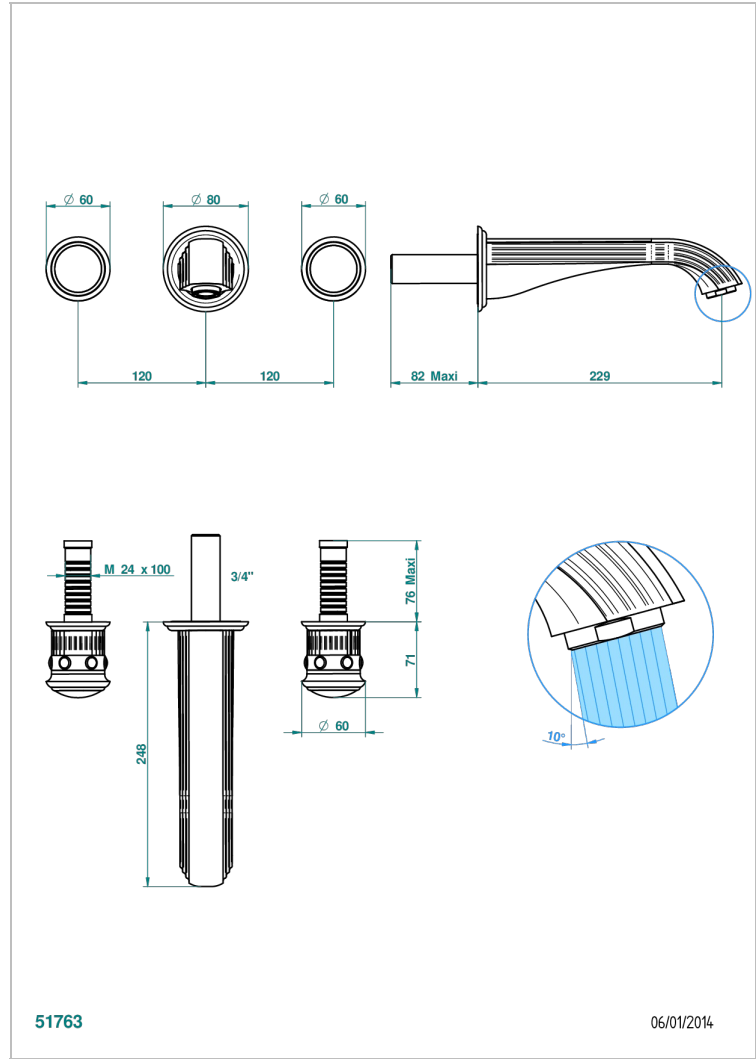

TROCADERO MALACHITE

U7A-40SGBUS

Trim for wall mounted 3-hole lavatory set only

THG[®]
PARIS

CHARACTERISTIC

- Trocadéro Malachite
- Trim for wall mounted 3-hole lavatory set only

TECHNICAL SPECS

- Recommandé : 3 bars (max. 5 bars) - Advised : 43,5 psi (max. 72 psi)
- 15 l/min à 3 bars (4 gpm at 43.5 psi)

RELATED SKU'S

- Ref. G00-40AM/US Rough parts for wall set (one counter clockwise and one clockwise cartridges)

AVAILABLE FINITIONS

Black ceram - D30
Blush PVD - H62
Brass color PVD - H49
Brown bronze color PVD - F33
Chrome polished - A02
Chrome polished / gold polished - G02

Matt nickel color PVD - H56
Nickel antique / Sovereign - H28
Nickel color PVD - H55
Nickel polished - B01
Soft gold - F30
Soft matt gold - F31

Umber PVD - H66