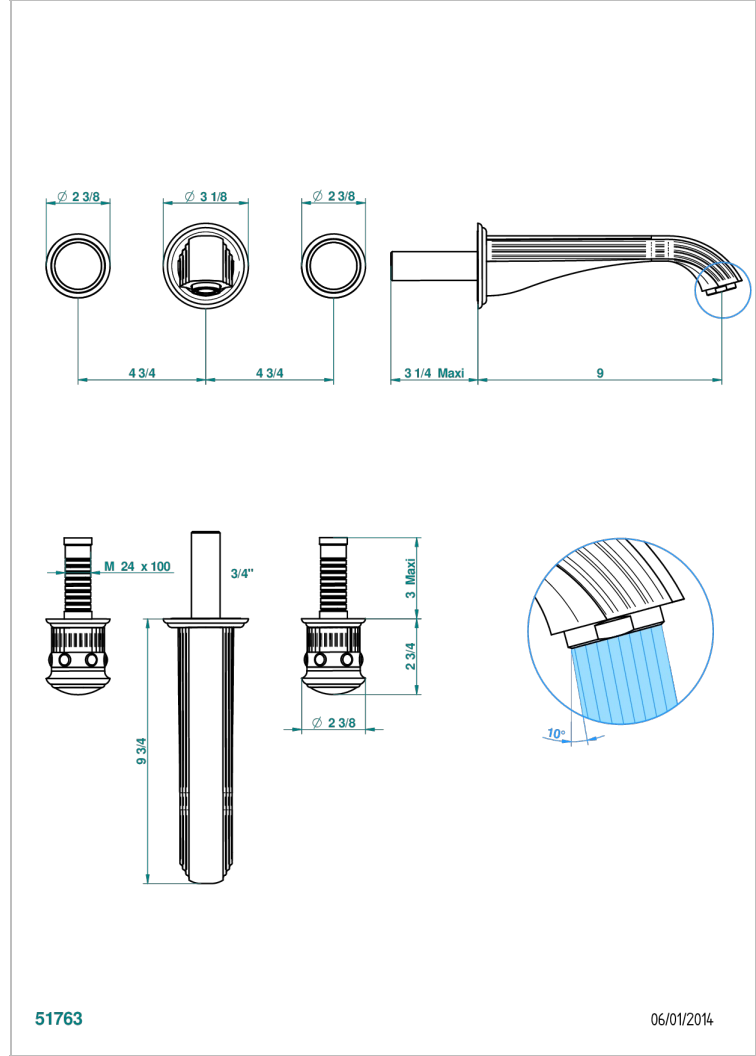

TROCADERO MALACHITE

U7A-40SGBUS

Trim for wall mounted 3-hole lavatory set only

THG[®]
PARIS

51763

06/01/2014

CHARACTERISTIC

- Trocadéro Malachite
- Trim for wall mounted 3-hole lavatory set only

TECHNICAL SPECS

- Recommandé : 3 bars (max. 5 bars) - Advised : 43,5 psi (max. 72 psi)
- 15 l/min à 3 bars (4 gpm at 43.5 psi)

RELATED SKU'S

- Ref. G00-40AM/US Rough parts for wall set (one counter clockwise and one clockwise cartridges)