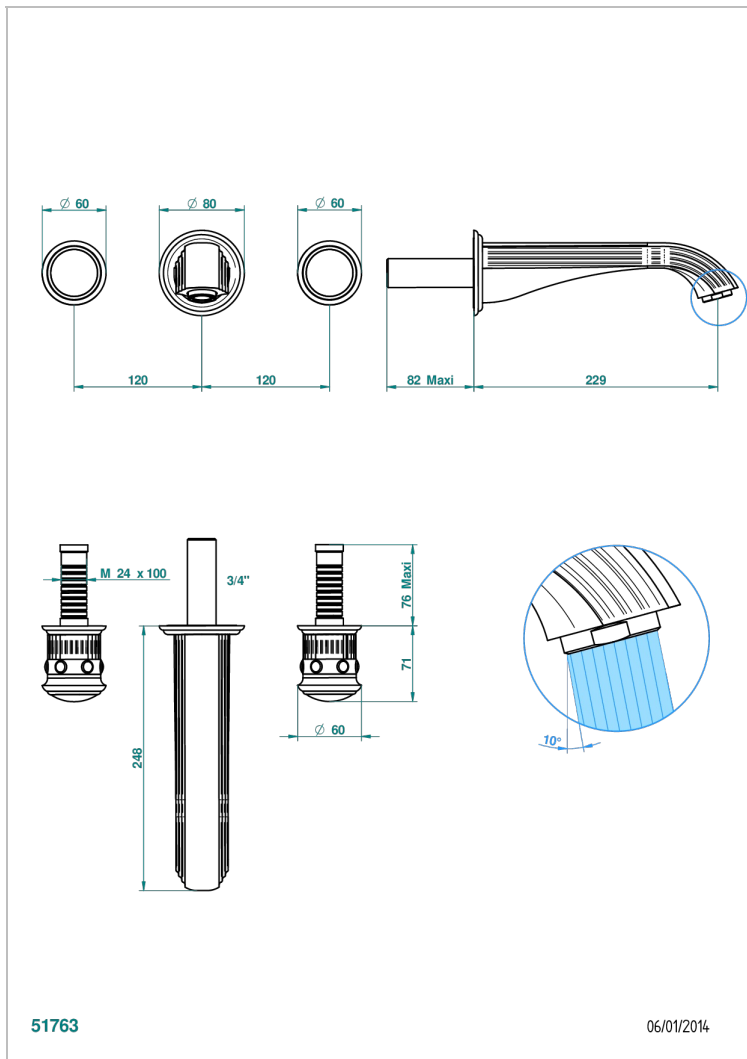

TROCADERO MALACHITE

U7A-40SGB

Trim only for wall mounted 3-hole basin mixer

THG[®]
PARIS

CHARACTERISTIC

- Trocadéro Malachite
- Trim only for wall mounted 3-hole basin mixer

TECHNICAL SPECS

- Recommandé : 3 bars (max. 5 bars) - Advised : 43,5 psi (max. 72 psi)
- 15 l/min à 3 bars (4 gpm at 43.5 psi)

RELATED SKU'S

- Ref. G00-40AC Rough parts for wall mounted 3 hole mixer, cross handle version
- Ref. G00-40AM Rough parts for wall mounted 3 hole mixer, lever handle version

AVAILABLE FINITIONS

Antique nickel - H28
Black ceram - D30
Blush PVD - H62
Brass color PVD - H49
Brown bronze color PVD - F33
Gold color PVD - H52