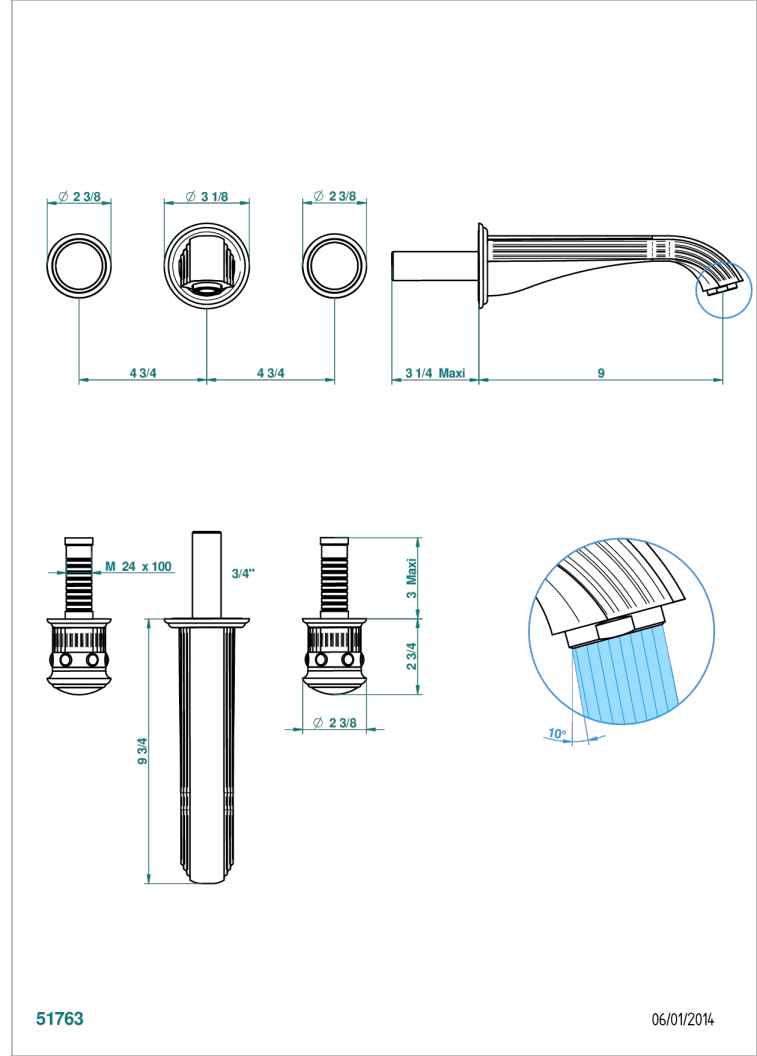

TROCADERO MALACHITE

U7A-40SGB

Trim only for wall mounted 3-hole basin mixer

THG[®]
PARIS

CHARACTERISTIC

- Trocadéro Malachite
- Trim only for wall mounted 3-hole basin mixer

TECHNICAL SPECS

- Recommandé : 3 bars (max. 5 bars) - Advised : 43,5 psi (max. 72 psi)
- 15 l/min à 3 bars (4 gpm at 43.5 psi)

RELATED SKU'S

- Ref. G00-40AC Rough parts for wall mounted 3 hole mixer, cross handle version
- Ref. G00-40AM Rough parts for wall mounted 3 hole mixer, lever handle version

AVAILABLE FINITIONS

Antique nickel - H28
Black ceram - D30
Blush PVD - H62
Brass color PVD - H49
Brown bronze color PVD - F33
Gold color PVD - H52