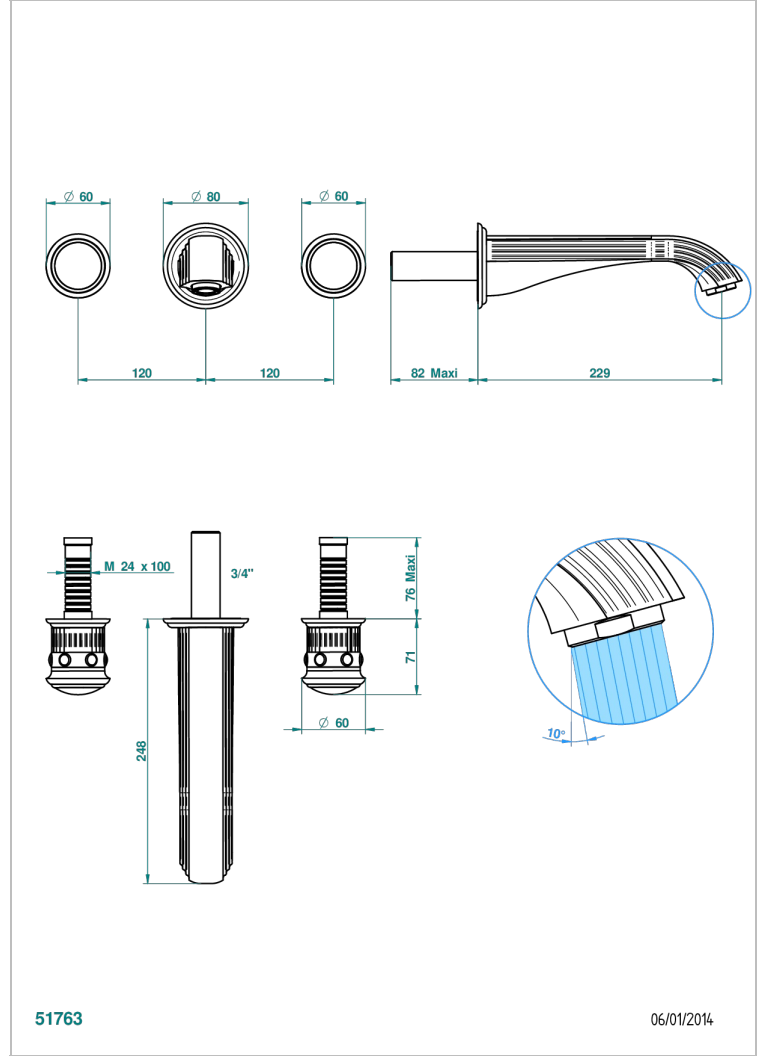

TROCADERO MALAQUITA

U7A-40SGB

Trim only for wall mounted 3-hole basin mixer

THG[®]
PARIS

CARACTERÍSTICAS

- Trocadero Malaquita
- Trim only for wall mounted 3-hole basin mixer

ESPECIFICACIONES TÉCNICAS

- Recommandé : 3 bars (max. 5 bars) - Advised : 43,5 psi (max. 72 psi)
- 15 l/min à 3 bars (4 gpm at 43.5 psi)

PRODUCTOS RELACIONADOS

- Ref. G00-40AC Rough parts for wall mounted 3 hole mixer, cross handle version
- Ref. G00-40AM Rough parts for wall mounted 3 hole mixer, lever handle version

ACABADOS DISPONIBLES

Cerámica negra mate - D30
Cromo - A02
Cromo / dorado - G02
Cromo mate - C02
Dorado - F01
Dorado mate - F07

Dorado pálido - F30
Dorado pálido mate (sin barniz) - F31
Níquel - B01
Níquel mate - C01
Níquel viejo - H28
Pvd blush - H62