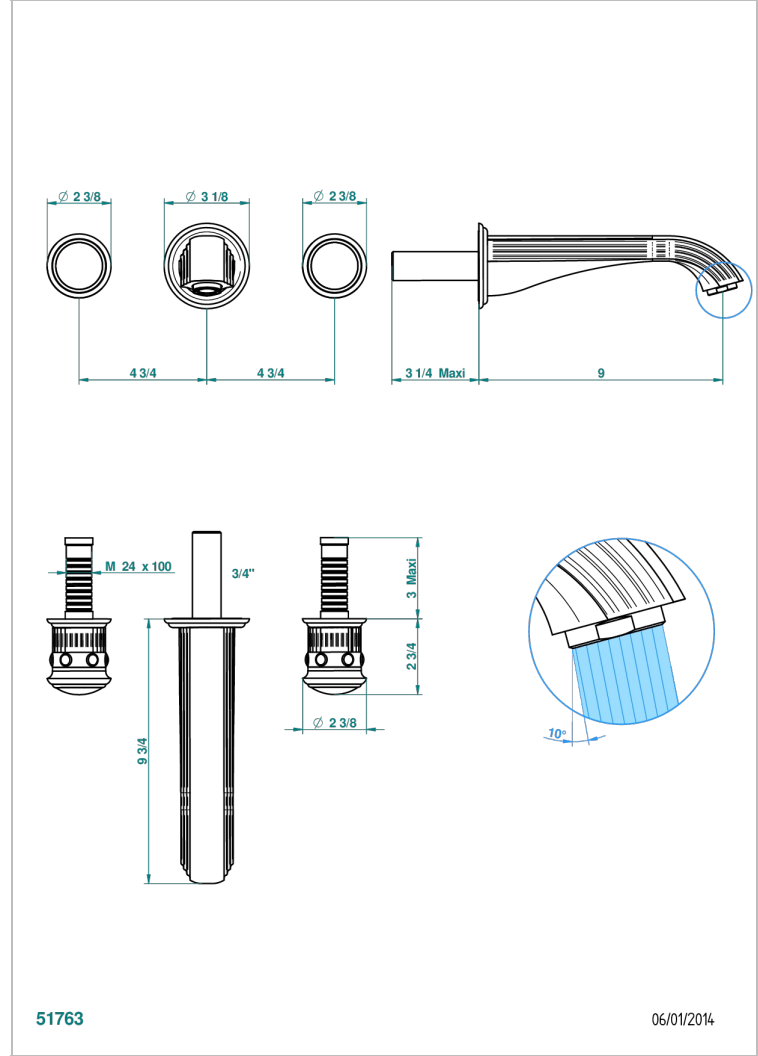

# TROCADERO MALAQUITA

U7A-40SGB

Trim only for wall mounted 3-hole basin mixer

THG<sup>®</sup>  
PARIS

## CARACTERÍSTICAS

- Trocadero Malaquita
- Trim only for wall mounted 3-hole basin mixer

## PRODUCTOS RELACIONADOS

- Ref. G00-40AC Rough parts for wall mounted 3 hole mixer, cross handle version
- Ref. G00-40AM Rough parts for wall mounted 3 hole mixer, lever handle version