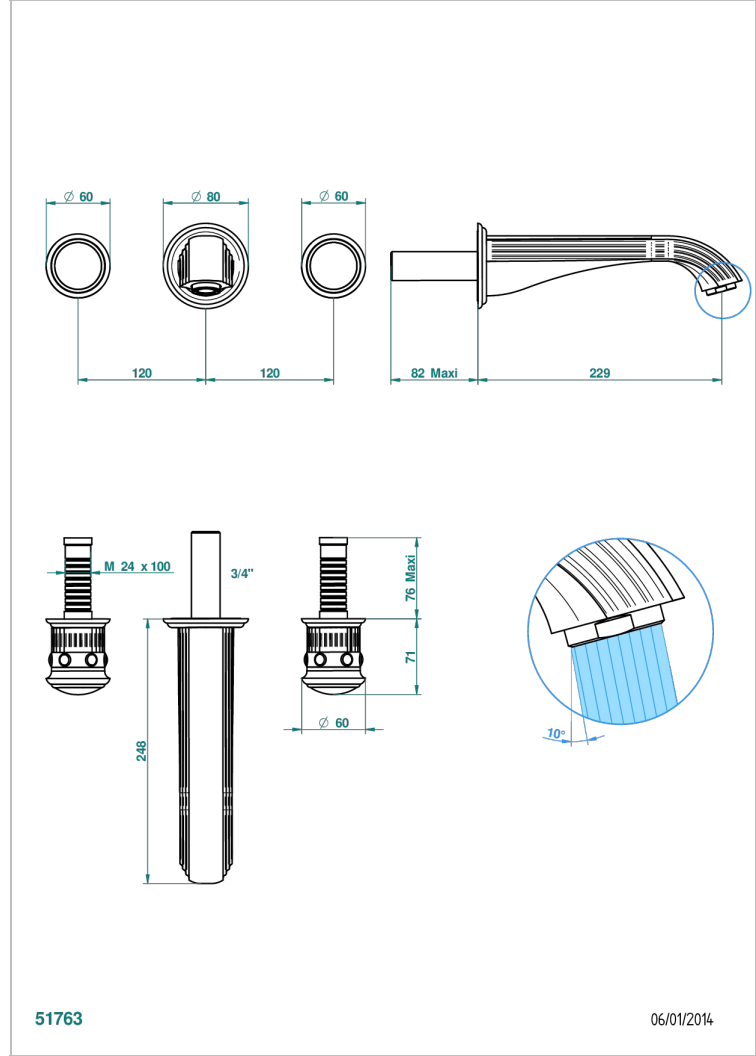

TROCADERO MALAQUITA

U7A-40SGB

Trim only for wall mounted 3-hole basin mixer

THG[®]
PARIS

CARACTERÍSTICAS

- Trocadero Malaquita
- Trim only for wall mounted 3-hole basin mixer

ESPECIFICACIONES TÉCNICAS

- Recommandé : 3 bars (max. 5 bars) - Advised : 43,5 psi (max. 72 psi)
- 15 l/min à 3 bars (4 gpm at 43.5 psi)

PRODUCTOS RELACIONADOS

- Ref. G00-40AC Rough parts for wall mounted 3 hole mixer, cross handle version
- Ref. G00-40AM Rough parts for wall mounted 3 hole mixer, lever handle version

ACABADOS DISPONIBLES

Cerámica negra mate - D30
Cromo - A02
Cromo / dorado - G02
Cromo mate - C02
Dorado - F01
Dorado mate - F07

Dorado pálido - F30
Dorado pálido mate (sin barniz) - F31
Níquel - B01
Níquel mate - C01
Níquel viejo - H28
Pvd blush - H62