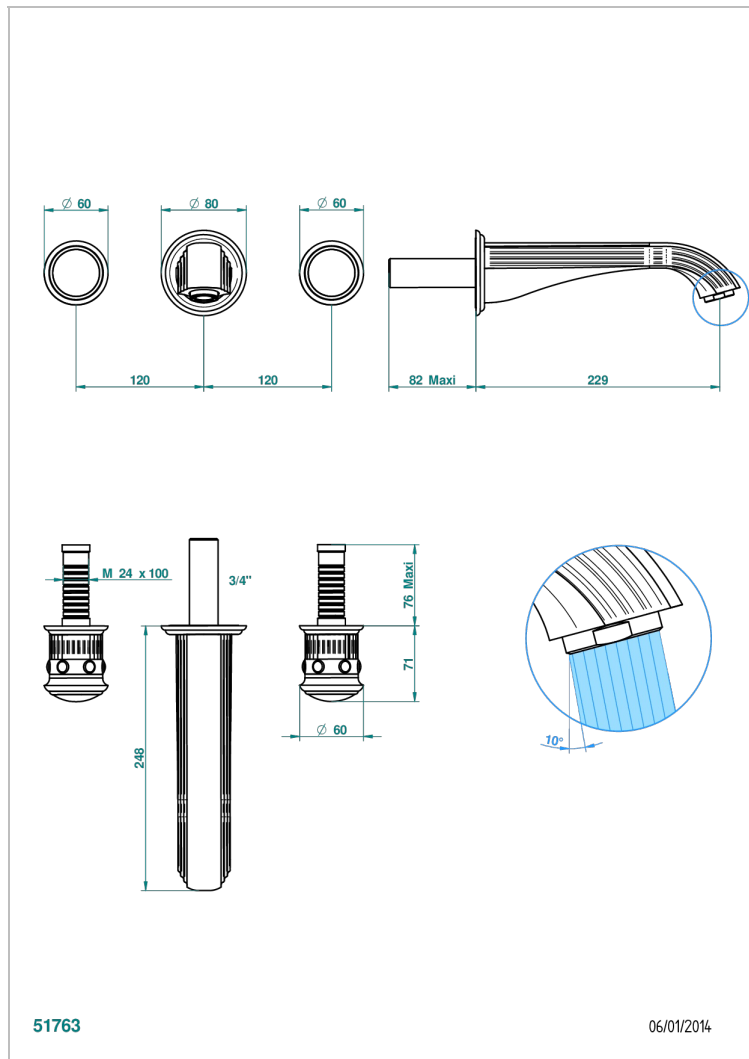

TROCADERO MALACHITE

U7A-40SGB

Trim only for wall mounted 3-hole basin mixer

THG[®]
PARIS

CHARACTERISTIC

- Trocadéro Malachite
- Trim only for wall mounted 3-hole basin mixer

TECHNICAL SPECS

- Recommandé : 3 bars (max. 5 bars) - Advised : 43,5 psi (max. 72 psi)
- 15 l/min à 3 bars (4 gpm at 43.5 psi)

RELATED SKU'S

- Ref. G00-40AC Rough parts for wall mounted 3 hole mixer, cross handle version
- Ref. G00-40AM Rough parts for wall mounted 3 hole mixer, lever handle version

AVAILABLE FINITIONS

Antique nickel - H28
Black ceram - D30
Blush PVD - H62
Brass color PVD - H49
Brown bronze color PVD - F33
Gold color PVD - H52