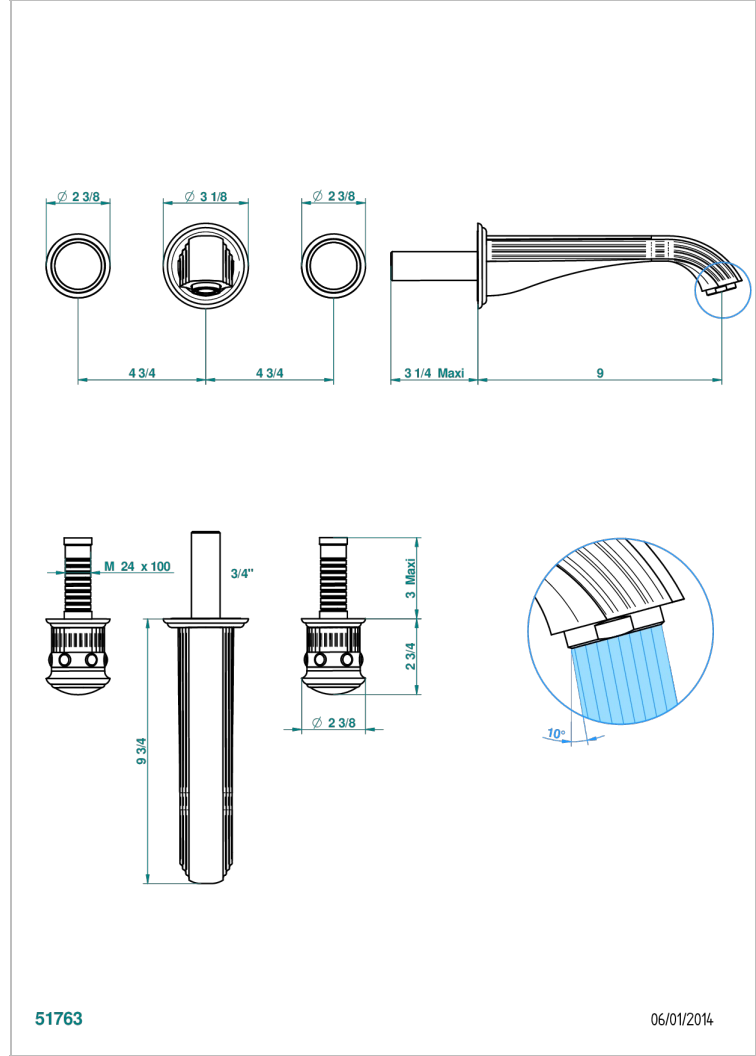

TROCADERO MALAQUITA

U7A-40SGB

Trim only for wall mounted 3-hole basin mixer

THG[®]
PARIS

CARACTERÍSTICAS

- Trocadero Malaquita
- Trim only for wall mounted 3-hole basin mixer

ESPECIFICACIONES TÉCNICAS

- Recommandé : 3 bars (max. 5 bars) - Advised : 43,5 psi (max. 72 psi)
- 15 l/min à 3 bars (4 gpm at 43.5 psi)

PRODUCTOS RELACIONADOS

- Ref. G00-40AC Rough parts for wall mounted 3 hole mixer, cross handle version
- Ref. G00-40AM Rough parts for wall mounted 3 hole mixer, lever handle version

ACABADOS DISPONIBLES