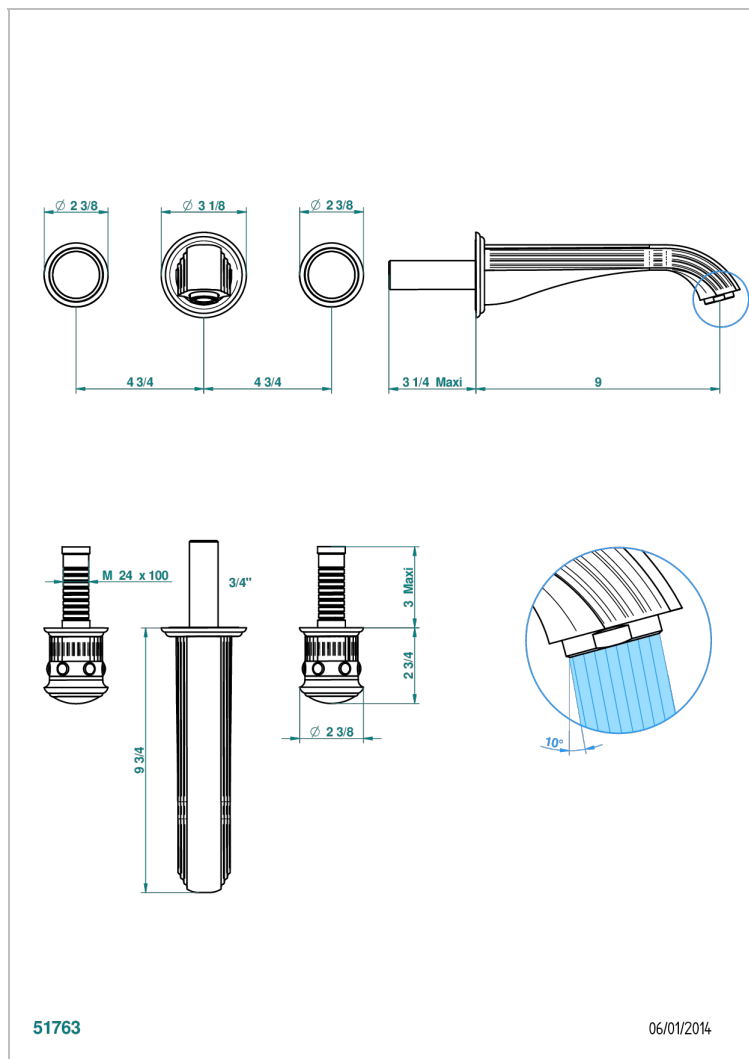

TROCADERO MALACHITE

U7A-40SGB

Trim only for wall mounted 3-hole basin mixer

THG[®]
PARIS

51763

06/01/2014

CHARACTERISTIC

- Trocadéro Malachite
- Trim only for wall mounted 3-hole basin mixer

TECHNICAL SPECS

- Recommandé : 3 bars (max. 5 bars) - Advised : 43,5 psi (max. 72 psi)
- 15 l/min à 3 bars (4 gpm at 43.5 psi)

RELATED SKU'S

- Ref. G00-40AC Rough parts for wall mounted 3 hole mixer, cross handle version
- Ref. G00-40AM Rough parts for wall mounted 3 hole mixer, lever handle version

AVAILABLE FINITIONS

Antique nickel - H28
Black ceram - D30
Blush PVD - H62
Brass color PVD - H49
Brown bronze color PVD - F33
Gold color PVD - H52

Graphite PVD - H64
Matt Umber PVD - H67
Matt blush PVD - H60
Matt brass color PVD - H50
Matt brown bronze color PVD - F34
Matt chrome - C02