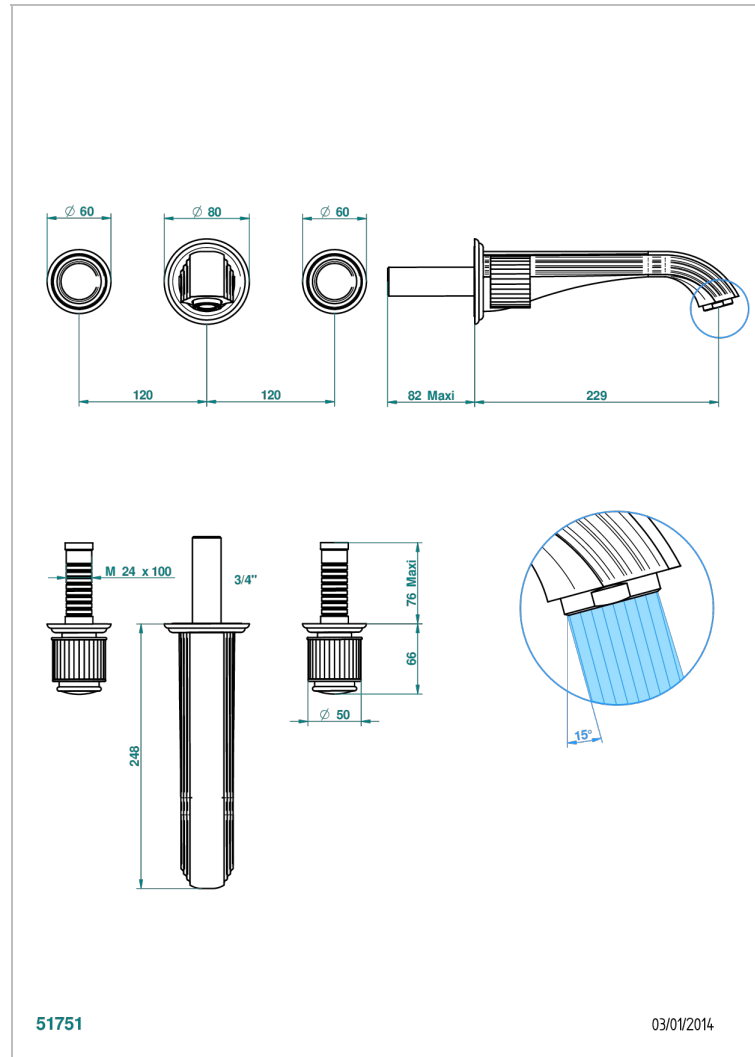

# JAIPUR SATINY CRYSTAL

A9B-40SGBUS

Trim for wall mounted 3-hole lavatory set only

51751

03/01/2014

## CHARACTERISTIC

- Jaipur Satiny crystal
- Trim for wall mounted 3-hole lavatory set only

## RELATED SKU'S

- Ref. G00-40AM/US Rough parts for wall set (one counter clockwise and one clockwise cartridges)