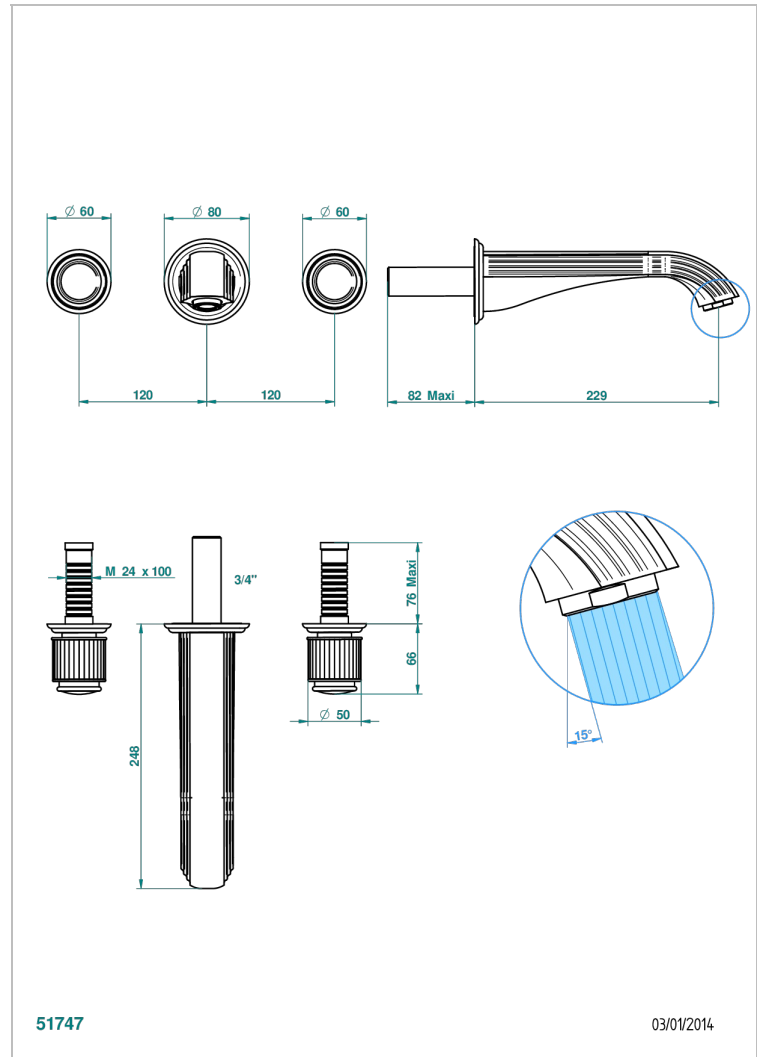

JAIPUR BLACK ONYX

A9C-40SGBUS

Trim for wall mounted 3-hole lavatory set only

THG[®]
PARIS

CHARACTERISTIC

- Jaipur Black Onyx
- Trim for wall mounted 3-hole lavatory set only

TECHNICAL SPECS

- Recommandé : 3 bars (max. 5 bars) - Advised : 43,5 psi (max. 72 psi)
- 15 l/min à 3 bars (4 gpm at 43.5 psi)

RELATED SKU'S

- Ref. G00-40AM/US Rough parts for wall set (one counter clockwise and one clockwise cartridges)

AVAILABLE FINITIONS

Black ceram - D30
Blush PVD - H62
Brass color PVD - H49
Brown bronze color PVD - F33
Chrome polished - A02
Chrome polished / gold polished - G02