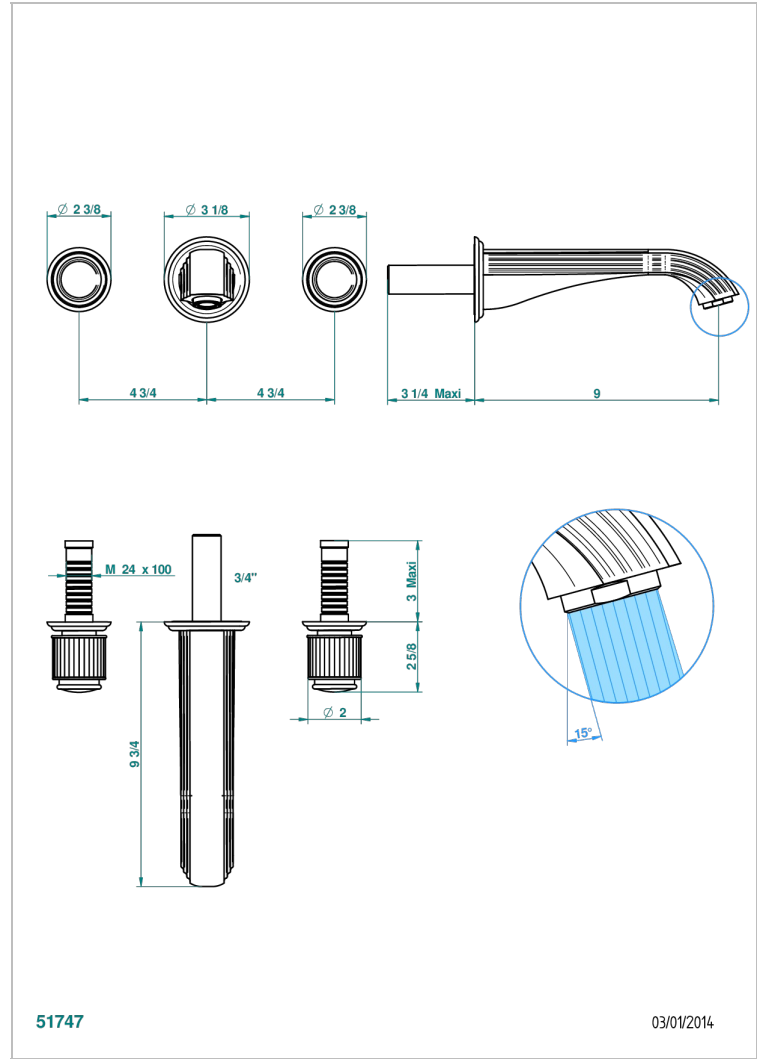

JAIPUR BLACK ONYX

A9C-40SGBUS

Trim for wall mounted 3-hole lavatory set only

THG[®]
PARIS

51747

03/01/2014

CHARACTERISTIC

- Jaipur Black Onyx
- Trim for wall mounted 3-hole lavatory set only

TECHNICAL SPECS

- Recommandé : 3 bars (max. 5 bars) - Advised : 43,5 psi (max. 72 psi)
- 15 l/min à 3 bars (4 gpm at 43.5 psi)

RELATED SKU'S

- Ref. G00-40AM/US Rough parts for wall set (one counter clockwise and one clockwise cartridges)