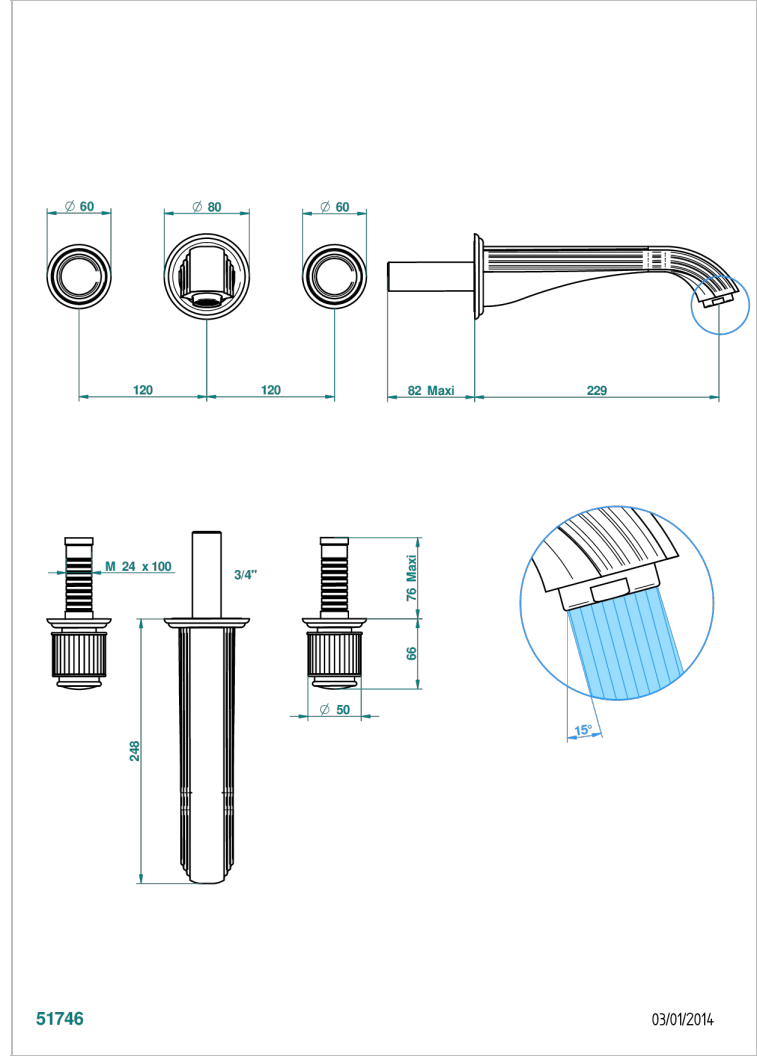

JAIPUR BLACK ONYX

A9C-41SGB

Trim only for wall mounted 3-hole bath mixer

THG[®]
PARIS

CHARACTERISTIC

- Jaipur Black Onyx
- Trim only for wall mounted 3-hole bath mixer

TECHNICAL SPECS

- Recommandé : 3 bars (max. 5 bars) - Advised : 43,5 psi (max. 72 psi)
- Bec : 35 l/min à 3 bars
- Spout : 9.26 gpm at 43.5 psi

RELATED SKU'S

- Ref. G00-40AC Rough parts for wall mounted 3 hole mixer, cross handle version
- Ref. G00-40AM Rough parts for wall mounted 3 hole mixer, lever handle version

AVAILABLE FINITIONS

Antique nickel - H28
Black ceram - D30
Blush PVD - H62
Brass color PVD - H49
Brown bronze color PVD - F33
Gold color PVD - H52

Nickel color PVD - H55
Polished chrome (color finish) - A02
Polished chrome / Polished gold (color finish) - G02
Polished gold (color finish) - F01
Polished nickel - B01
Soft gold - F30

Soft matt gold - F31
Umber PVD - H66
Varnished matt antique red copper (color finish) - H07