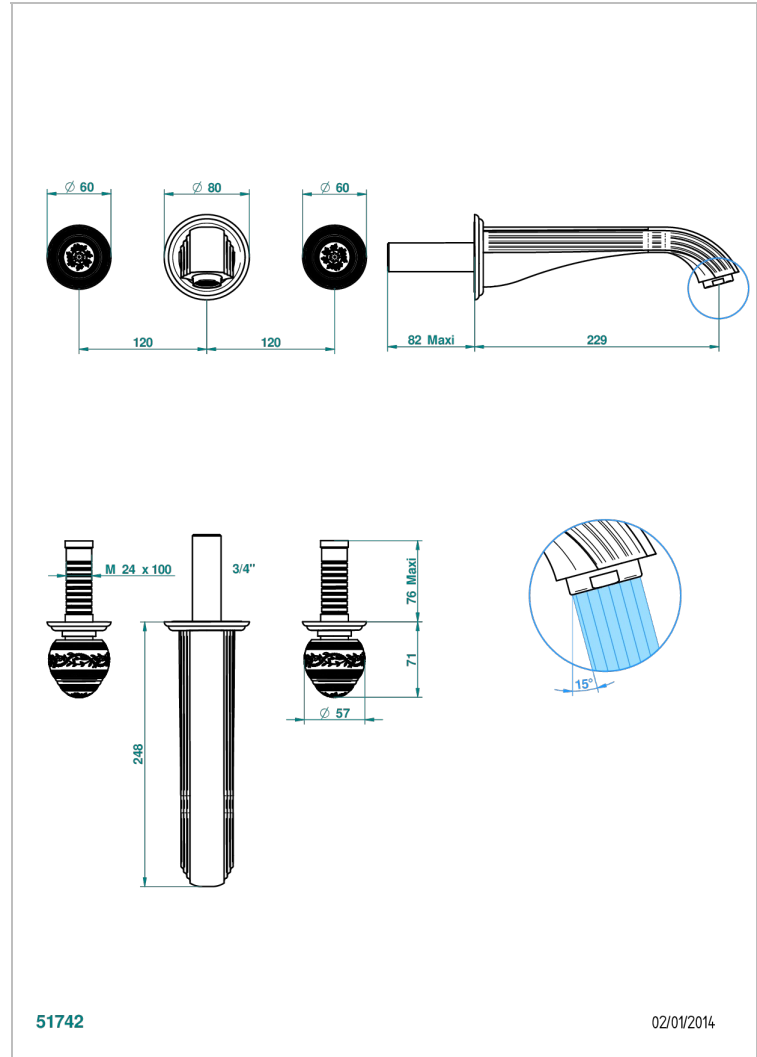

MARQUISE GOLD DECOR

A7F-41SGB

Trim for wall mounted 3-hole bath set only

CHARACTERISTIC

- Marquise Gold decor
- Trim for wall mounted 3-hole bath set only

TECHNICAL SPECS

- Recommandé : 3 bars (max. 5 bars) - Advised : 43,5 psi (max. 72 psi)
- Bec : 35 l/min à 3 bars
- Spout : 9.26 gpm at 43.5 psi

RELATED SKU'S

- Ref. G00-40AM/US Rough parts for wall set (one counter clockwise and one clockwise cartridges)

AVAILABLE FINITIONS

Black ceram - D30
Blush PVD - H62
Brass color PVD - H49
Brown bronze color PVD - F33
Chrome polished - A02
Chrome polished / gold polished - G02

Copper antique matt, coated - H07
Gold color PVD - H52
Gold mat - F07
Gold polished - F01
Graphite PVD - H64
Light coated bronze - D01

Matt Umber PVD - H67
Matt blush PVD - H60
Matt brass color PVD - H50
Matt brown bronze color PVD - F34
Matt chrome (American satin) - C02
Matt gold color PVD - H53

Matt graphite PVD - H65
Matt nickel (American satin) - C01
Matt nickel color PVD - H56
Nickel antique / Sovereign - H28
Nickel color PVD - H55
Nickel polished - B01

Soft gold - F30
Soft matt gold - F31
Umber PVD - H66