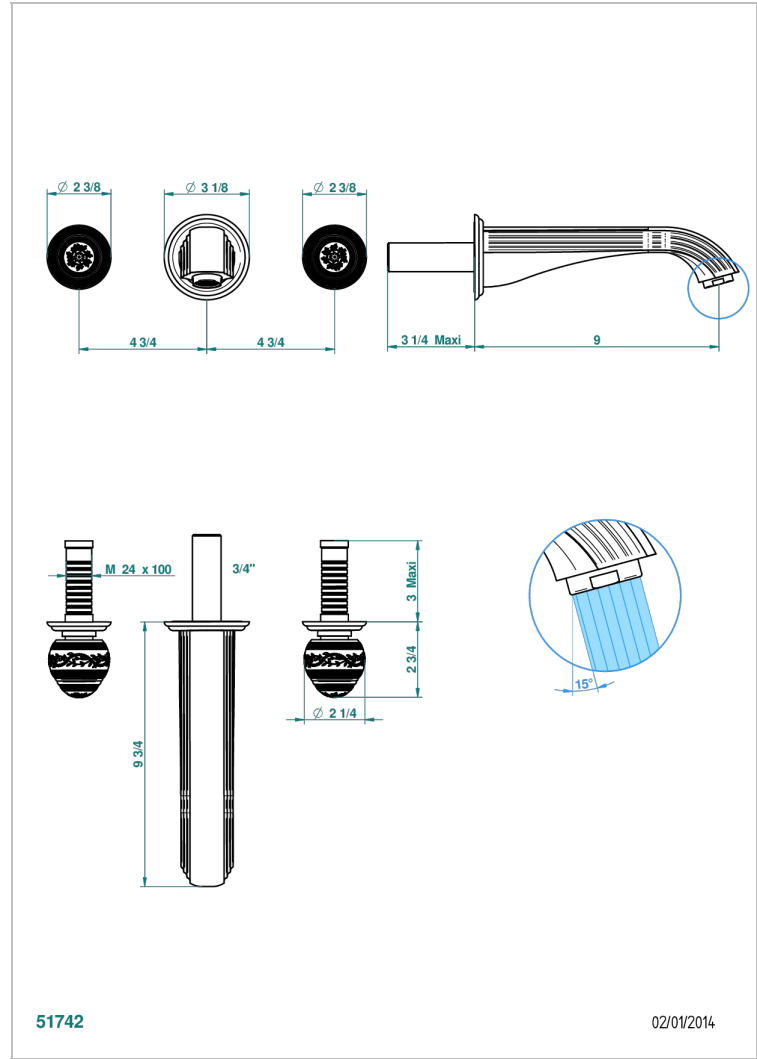

# MARQUISE GOLD DECOR

A7F-41SGB

Trim for wall mounted 3-hole bath set only

THG<sup>®</sup>  
PARIS

## CHARACTERISTIC

- Marquise Gold decor
- Trim for wall mounted 3-hole bath set only

## TECHNICAL SPECS

- Recommandé : 3 bars (max. 5 bars) - Advised : 43,5 psi (max. 72 psi)
- Bec : 35 l/min à 3 bars
- Spout : 9.26 gpm at 43.5 psi

## RELATED SKU'S

- Ref. G00-40AM/US Rough parts for wall set (one counter clockwise and one clockwise cartridges)