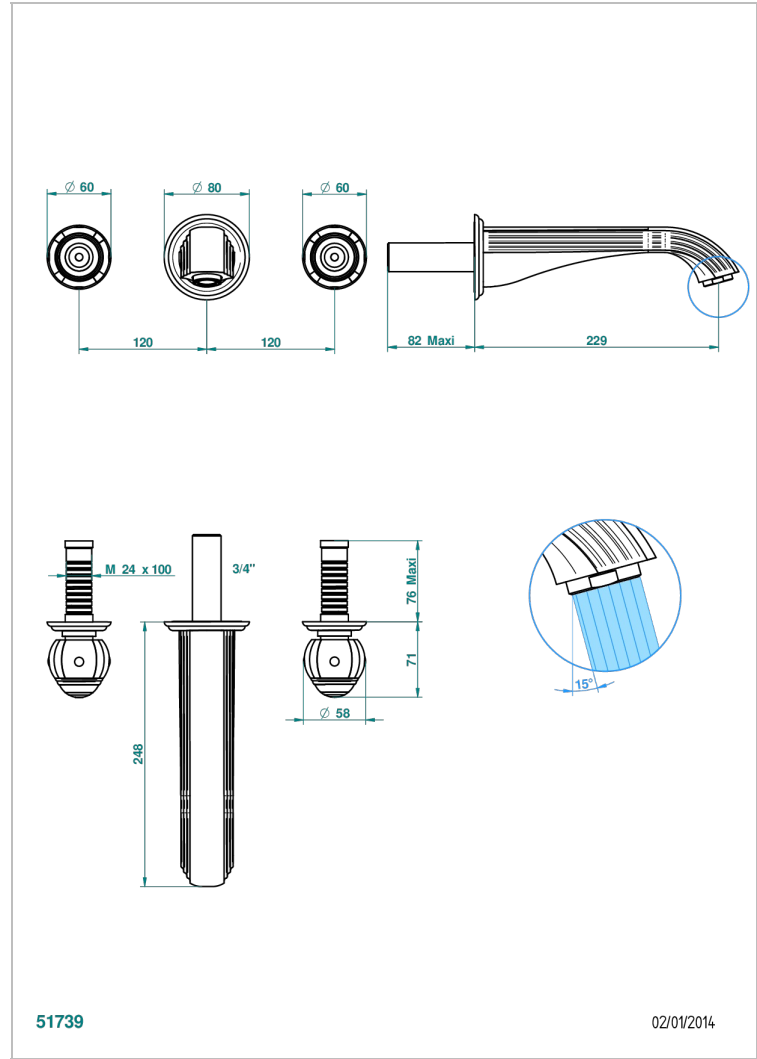

ITHAQUE GOLD DECOR

A7A-40SGBUS

Trim for wall mounted 3-hole lavatory set only

THG[®]
PARIS

51739

02/01/2014

CHARACTERISTIC

- Ithaque Gold decor
- Trim for wall mounted 3-hole lavatory set only

TECHNICAL SPECS

- Recommandé : 3 bars (max. 5 bars) - Advised : 43,5 psi (max. 72 psi)
- 15 l/min à 3 bars (4 gpm at 43.5 psi)

RELATED SKU'S

- Ref. G00-40AM/US Rough parts for wall set (one counter clockwise and one clockwise cartridges)