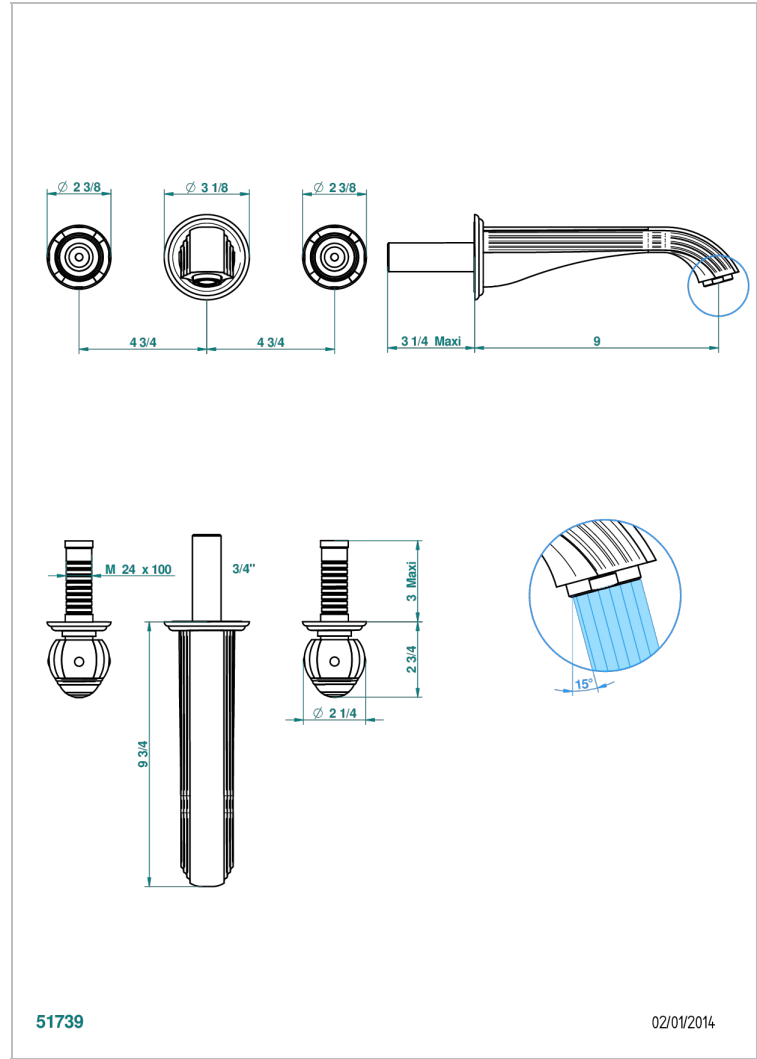

ITHAQUE GOLD DECOR

A7A-40SGBUS

Trim for wall mounted 3-hole lavatory set only

51739

02/01/2014

CHARACTERISTIC

- Ithaque Gold decor
- Trim for wall mounted 3-hole lavatory set only

TECHNICAL SPECS

- Recommandé : 3 bars (max. 5 bars) - Advised : 43,5 psi (max. 72 psi)
- 15 l/min à 3 bars (4 gpm at 43.5 psi)

RELATED SKU'S

- Ref. G00-40AM/US Rough parts for wall set (one counter clockwise and one clockwise cartridges)