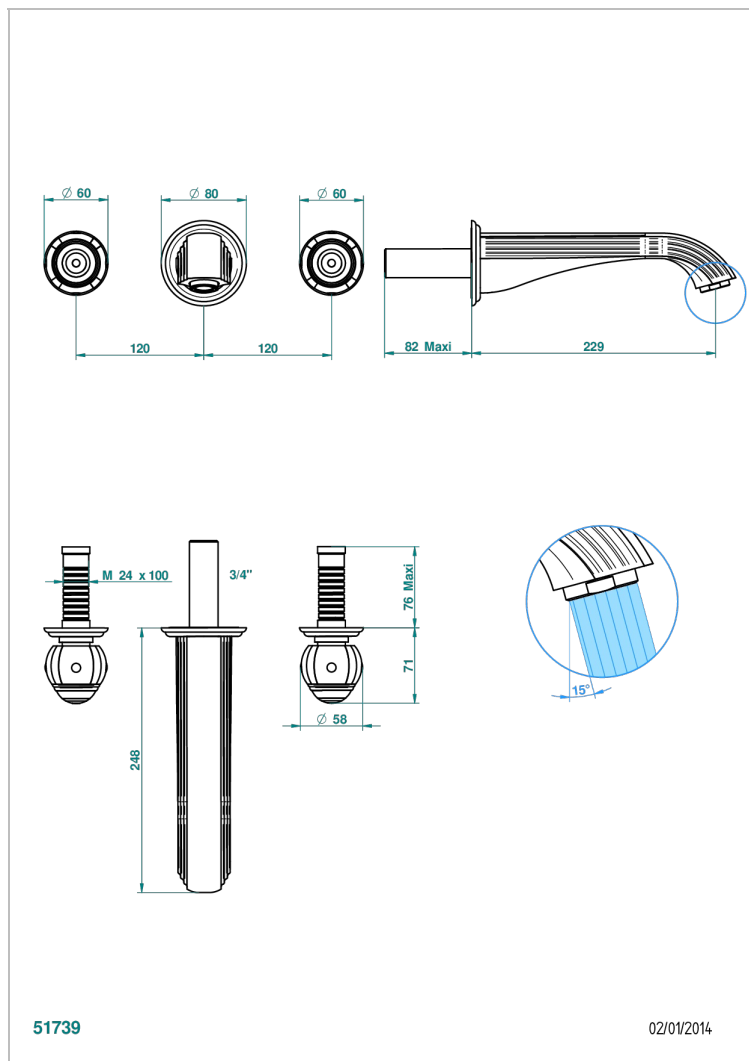

# ITHAQUE GOLD DECOR

A7A-40SGB

Trim only for wall mounted 3-hole basin mixer

THG<sup>®</sup>  
PARIS

## CHARACTERISTIC

- Ithaque Gold decor
- Trim only for wall mounted 3-hole basin mixer

## RELATED SKU'S

- Ref. G00-40AC Rough parts for wall mounted 3 hole mixer, cross handle version
- Ref. G00-40AM Rough parts for wall mounted 3 hole mixer, lever handle version