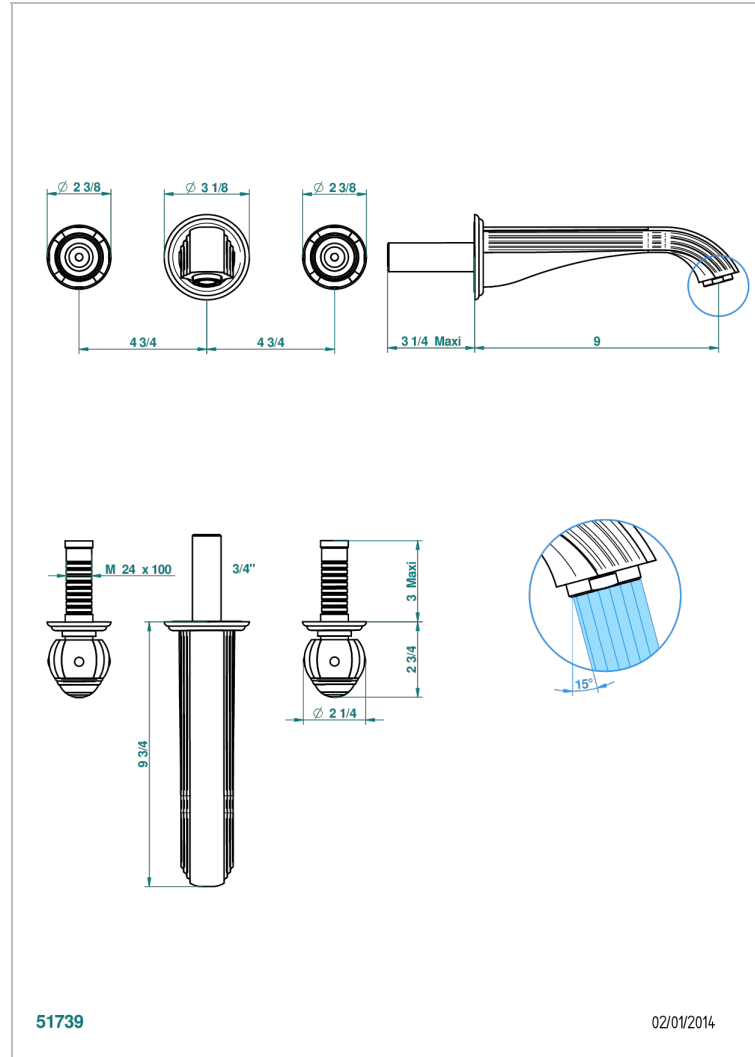

ITHAQUE GOLD DECOR

A7A-40SGB

Trim only for wall mounted 3-hole basin mixer

CHARACTERISTIC

- Ithaque Gold decor
- Trim only for wall mounted 3-hole basin mixer

TECHNICAL SPECS

- Recommandé : 3 bars (max. 5 bars) - Advised : 43,5 psi (max. 72 psi)
- 15 l/min à 3 bars (4 gpm at 43.5 psi)

RELATED SKU'S

- Ref. G00-40AC Rough parts for wall mounted 3 hole mixer, cross handle version
- Ref. G00-40AM Rough parts for wall mounted 3 hole mixer, lever handle version

AVAILABLE FINITIONS

Antique nickel - H28
Black ceram - D30
Blush PVD - H62
Brass color PVD - H49
Brown bronze color PVD - F33
Gold color PVD - H52

Nickel color PVD - H55
Polished chrome (color finish) - A02
Polished chrome / Polished gold (color finish) - G02
Polished gold (color finish) - F01
Polished nickel - B01
Soft gold - F30

Soft matt gold - F31
Umber PVD - H66
Varnished matt antique red copper (color finish) - H07