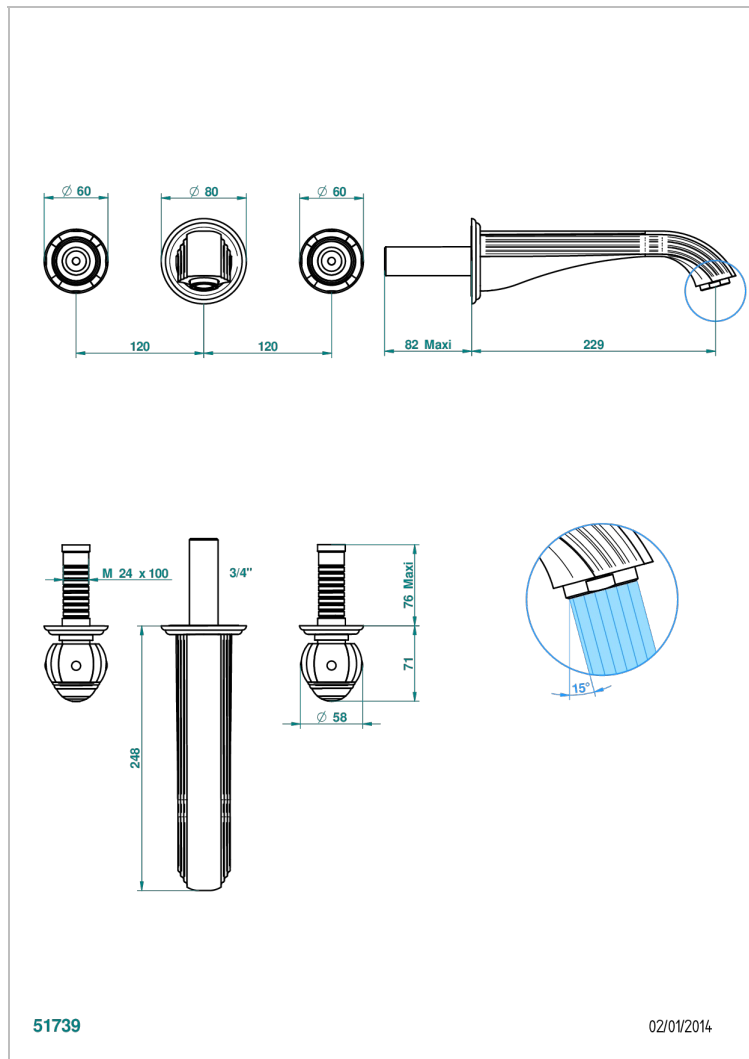

ITHAQUE DECORACION EN ORO

A7A-40SGB

Trim only for wall mounted 3-hole basin mixer

THG[®]
PARIS

CARACTERÍSTICAS

- Ithaque decoración en oro
- Trim only for wall mounted 3-hole basin mixer

ESPECIFICACIONES TÉCNICAS

- Recommandé : 3 bars (max. 5 bars) - Advised : 43,5 psi (max. 72 psi)
- 15 l/min à 3 bars (4 gpm at 43.5 psi)

PRODUCTOS RELACIONADOS

- Ref. G00-40AC Rough parts for wall mounted 3 hole mixer, cross handle version
- Ref. G00-40AM Rough parts for wall mounted 3 hole mixer, lever handle version