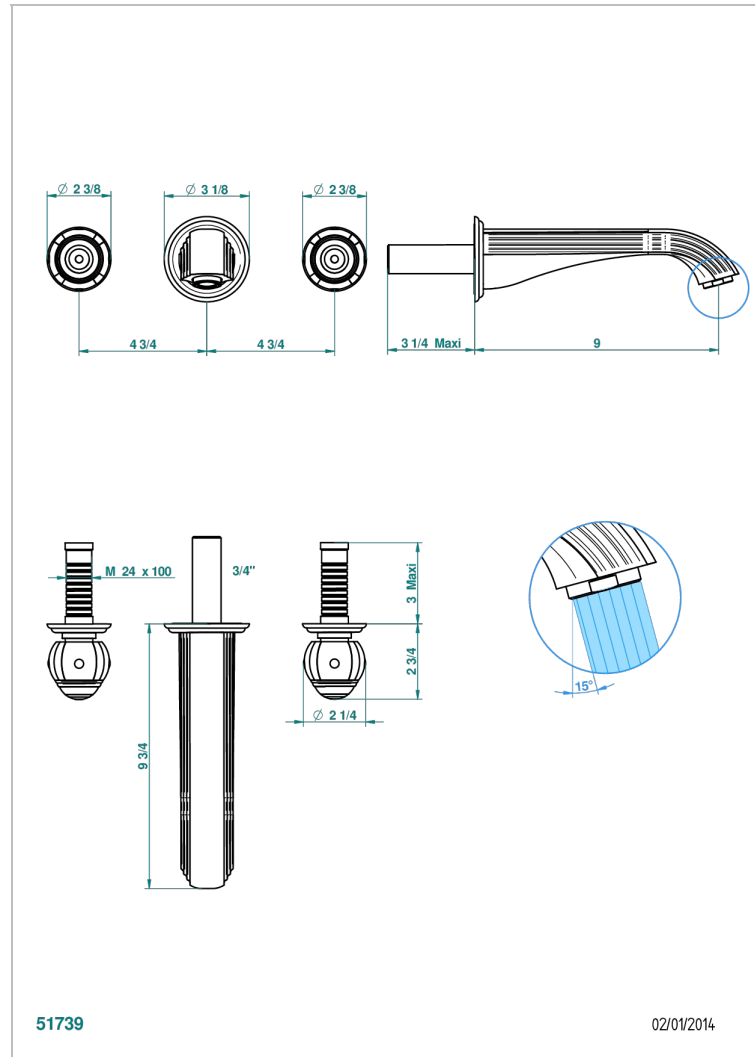

ITHAQUE DECORACION EN ORO

A7A-40SGB

Trim only for wall mounted 3-hole basin mixer

THG[®]
PARIS

CARACTERÍSTICAS

- Ithaque decoración en oro
- Trim only for wall mounted 3-hole basin mixer

ESPECIFICACIONES TÉCNICAS

- Recommandé : 3 bars (max. 5 bars) - Advised : 43,5 psi (max. 72 psi)
- 15 l/min à 3 bars (4 gpm at 43.5 psi)

PRODUCTOS RELACIONADOS

- Ref. G00-40AC Rough parts for wall mounted 3 hole mixer, cross handle version
- Ref. G00-40AM Rough parts for wall mounted 3 hole mixer, lever handle version