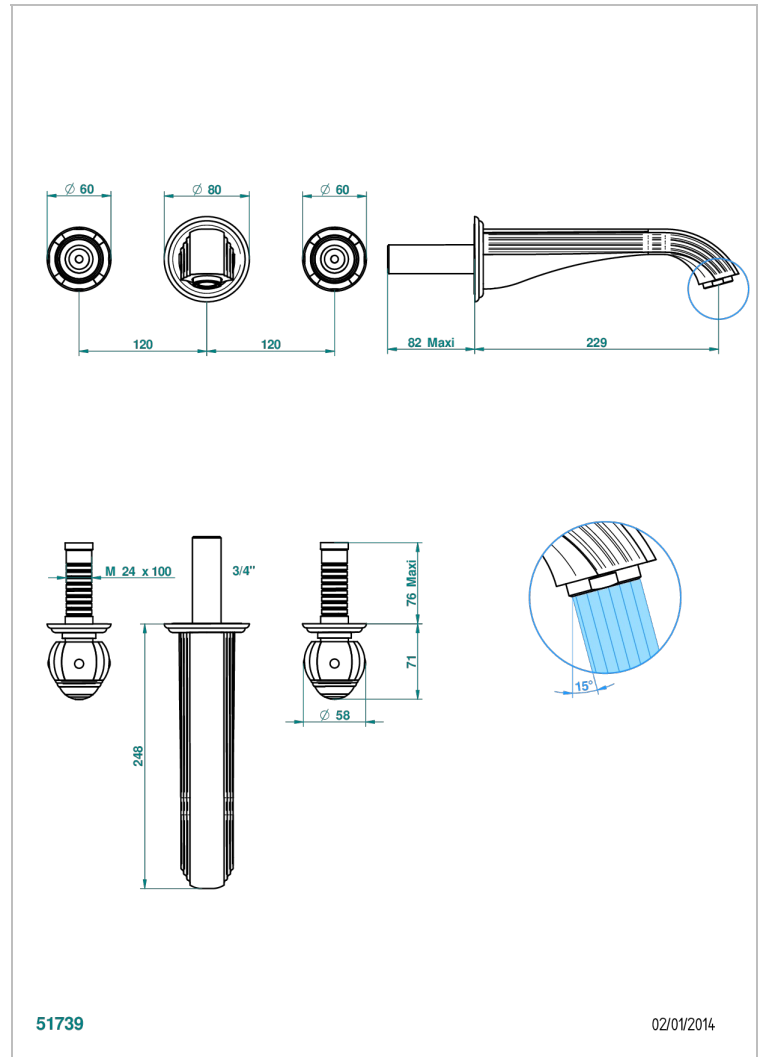

ITHAQUE DECORACION EN ORO

A7A-40SGB

Trim only for wall mounted 3-hole basin mixer

THG[®]
PARIS

CARACTERÍSTICAS

- Ithaque decoración en oro
- Trim only for wall mounted 3-hole basin mixer

ESPECIFICACIONES TÉCNICAS

- Recommandé : 3 bars (max. 5 bars) - Advised : 43,5 psi (max. 72 psi)
- 15 l/min à 3 bars (4 gpm at 43.5 psi)

PRODUCTOS RELACIONADOS

- Ref. G00-40AC Rough parts for wall mounted 3 hole mixer, cross handle version
- Ref. G00-40AM Rough parts for wall mounted 3 hole mixer, lever handle version