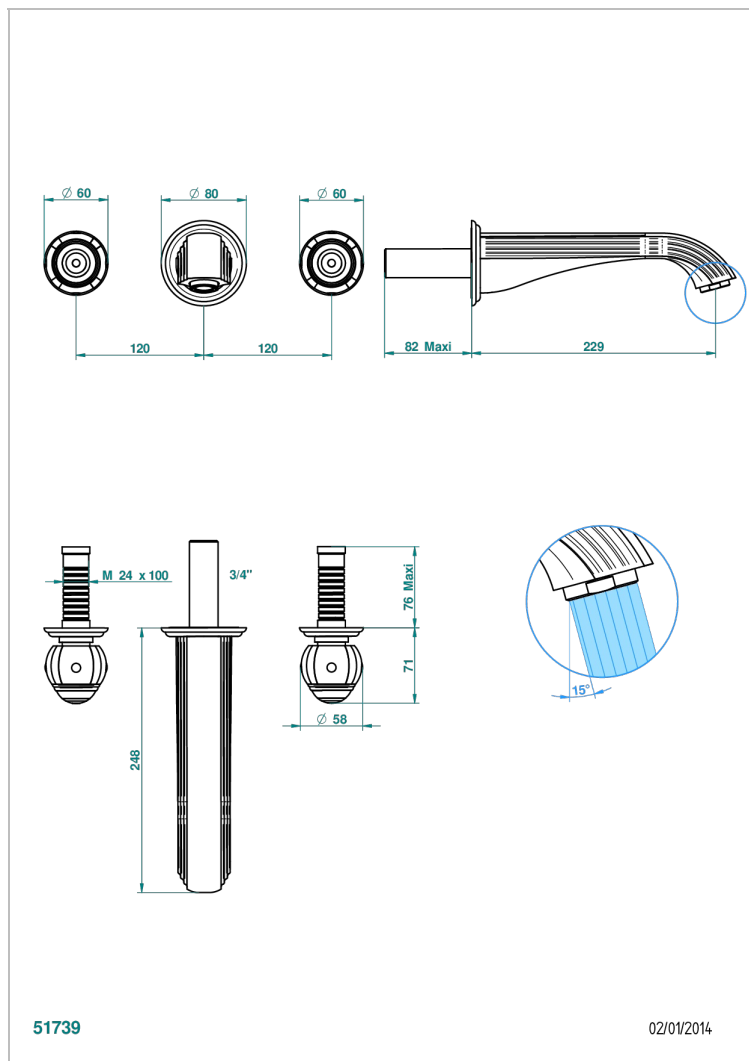

ITHAQUE GOLD DECOR

A7A-40SGB

Trim only for wall mounted 3-hole basin mixer

THG[®]
PARIS

51739

02/01/2014

CHARACTERISTIC

- Ithaque Gold decor
- Trim only for wall mounted 3-hole basin mixer

TECHNICAL SPECS

- Recommandé : 3 bars (max. 5 bars) - Advised : 43,5 psi (max. 72 psi)
- 15 l/min à 3 bars (4 gpm at 43.5 psi)

RELATED SKU'S

- Ref. G00-40AC Rough parts for wall mounted 3 hole mixer, cross handle version
- Ref. G00-40AM Rough parts for wall mounted 3 hole mixer, lever handle version