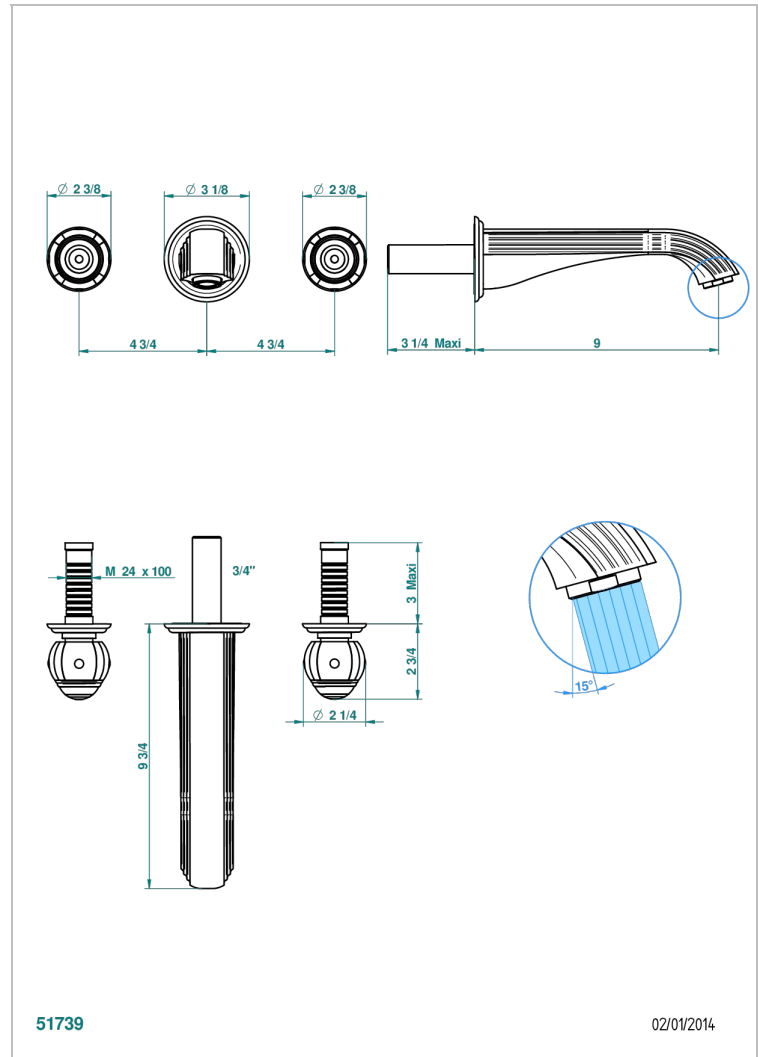

ITHAQUE DECORACION EN ORO

A7A-40SGB

Trim only for wall mounted 3-hole basin mixer

THG[®]
PARIS

CARACTERÍSTICAS

- Ithaque decoración en oro
- Trim only for wall mounted 3-hole basin mixer

ESPECIFICACIONES TÉCNICAS

- Recommandé : 3 bars (max. 5 bars) - Advised : 43,5 psi (max. 72 psi)
- 15 l/min à 3 bars (4 gpm at 43.5 psi)

PRODUCTOS RELACIONADOS

- Ref. G00-40AC Rough parts for wall mounted 3 hole mixer, cross handle version
- Ref. G00-40AM Rough parts for wall mounted 3 hole mixer, lever handle version