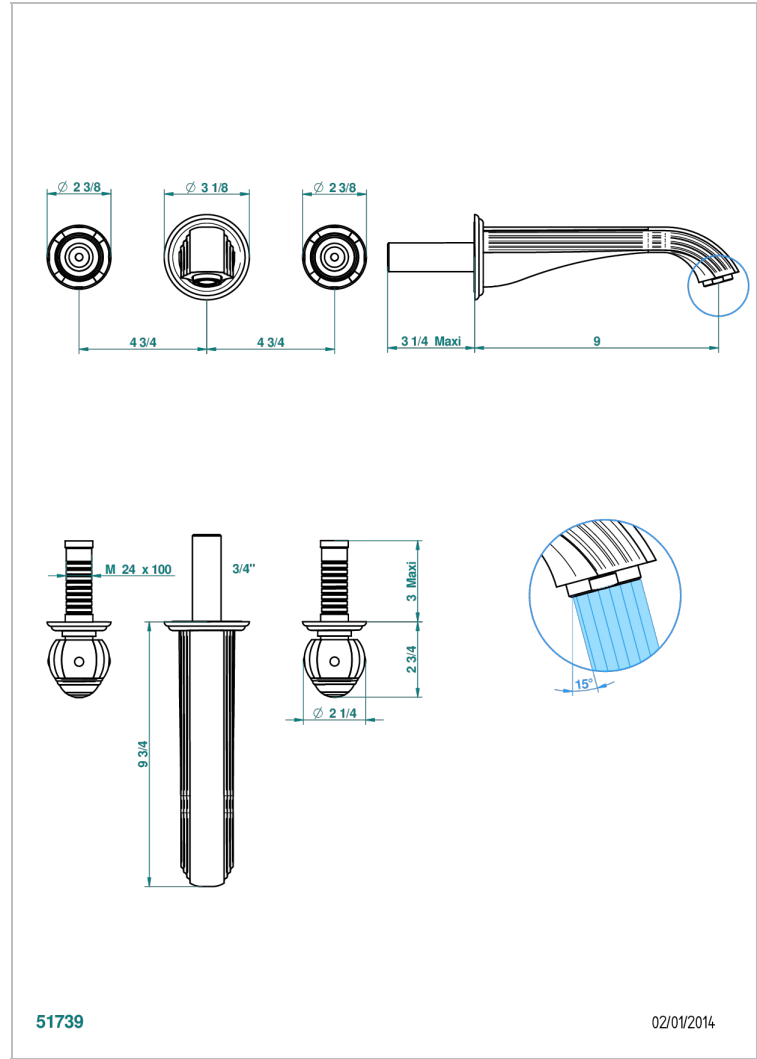

# ITHAQUE GOLD DECOR

A7A-40SGB

Trim only for wall mounted 3-hole basin mixer

## CHARACTERISTIC

- Ithaque Gold decor
- Trim only for wall mounted 3-hole basin mixer

## RELATED SKU'S

- Ref. G00-40AC Rough parts for wall mounted 3 hole mixer, cross handle version
- Ref. G00-40AM Rough parts for wall mounted 3 hole mixer, lever handle version