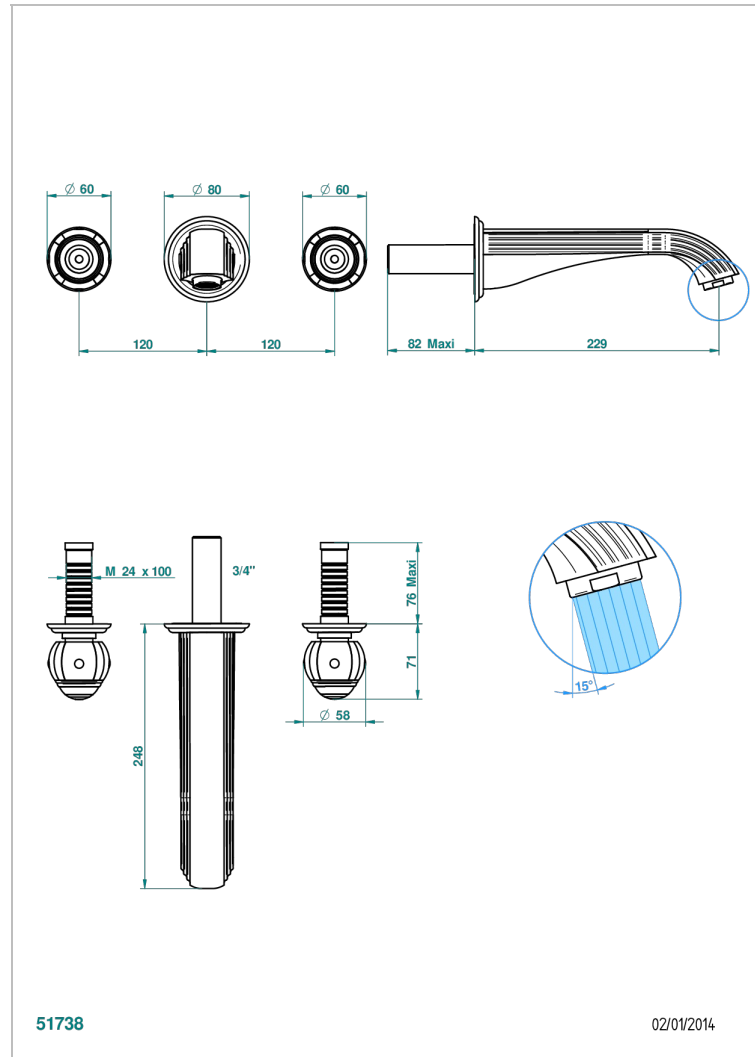

ITHAQUE GOLD DECOR

A7A-41SGB

Trim for wall mounted 3-hole bath set only

THG[®]
PARIS

CHARACTERISTIC

- Ithaque Gold decor
- Trim for wall mounted 3-hole bath set only

TECHNICAL SPECS

- Recommandé : 3 bars (max. 5 bars) - Advised : 43,5 psi (max. 72 psi)
- Bec : 35 l/min à 3 bars
- Spout : 9.26 gpm at 43.5 psi

RELATED SKU'S

- Ref. G00-40AM/US Rough parts for wall set (one counter clockwise and one clockwise cartridges)

AVAILABLE FINITIONS

Black ceram - D30
Blush PVD - H62
Brass color PVD - H49
Brown bronze color PVD - F33
Chrome polished - A02
Chrome polished / gold polished - G02