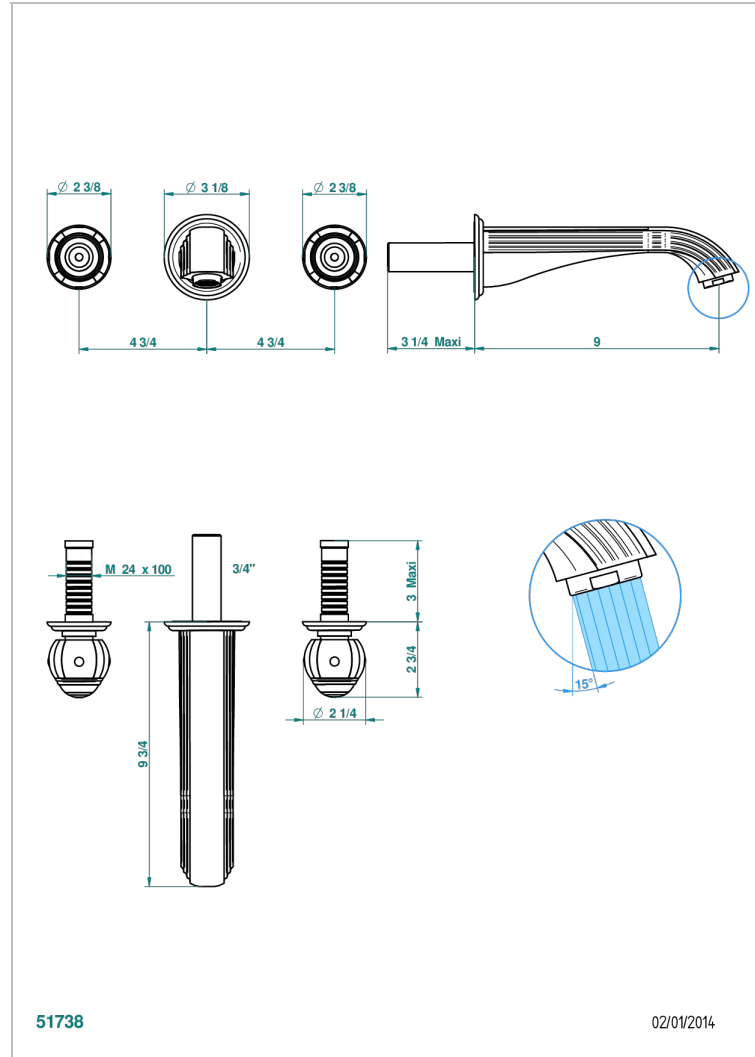

ITHAQUE GOLD DECOR

A7A-41SGB

Trim for wall mounted 3-hole bath set only

THG[®]
PARIS

CHARACTERISTIC

- Ithaque Gold decor
- Trim for wall mounted 3-hole bath set only

TECHNICAL SPECS

- Recommandé : 3 bars (max. 5 bars) - Advised : 43,5 psi (max. 72 psi)
- Bec : 35 l/min à 3 bars
- Spout : 9.26 gpm at 43.5 psi

RELATED SKU'S

- Ref. G00-40AM/US Rough parts for wall set (one counter clockwise and one clockwise cartridges)

AVAILABLE FINITIONS

Black ceram - D30
Blush PVD - H62
Brass color PVD - H49
Brown bronze color PVD - F33
Chrome polished - A02
Chrome polished / gold polished - G02