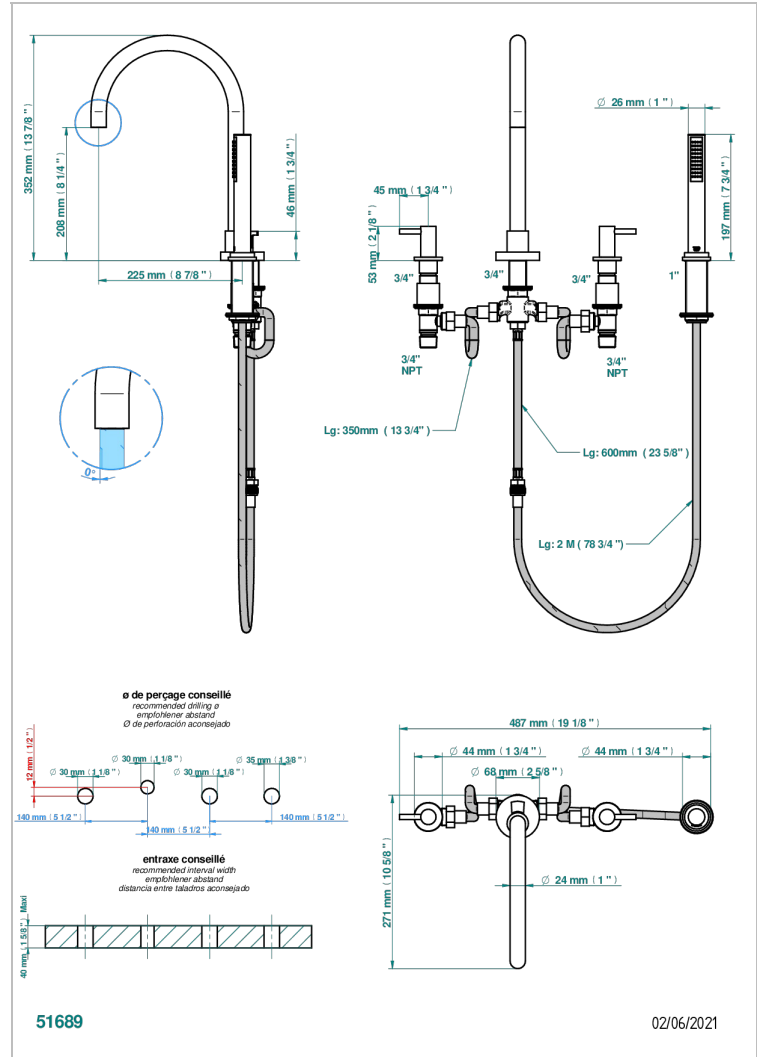

# NANO WITH LEVER HANDLES

G5B-112BSGBHUS

Roman tub set with high diverter spout and handshower, 3/4" valves

## CHARACTERISTIC

- Nano with lever handles
- Roman tub set with high diverter spout and handshower, 3/4" valves

## AVAILABLE FINITIONS

- Black ceram - D30
- Chrome polished - A02
- Chrome polished / gold polished - G02
- Gold mat - F07
- Gold polished - F01
- Matt chrome (American satin) - C02

- Matt nickel (American satin) - C01
- Nickel antique / Sovereign - H28
- Nickel polished - B01
- Soft gold - F30
- Soft matt gold - F31