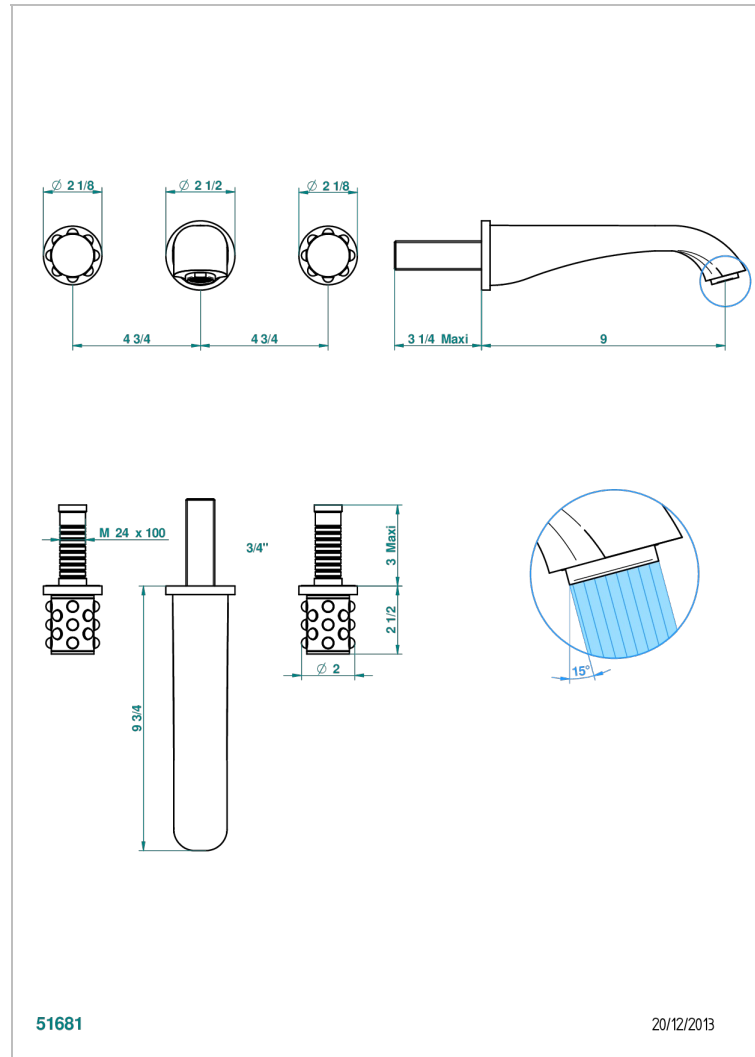

MOSSI CLEAR CRYSTAL

A2N-41SGB

Trim for wall mounted 3-hole bath set only

THG
PARIS

CHARACTERISTIC

- Mossi Clear crystal
- Trim for wall mounted 3-hole bath set only

TECHNICAL SPECS

- Recommandé : 3 bars (max. 5 bars) - Advised : 43,5 psi (max. 72 psi)
- Bec : 35 l/min à 3 bars
- Spout : 9.26 gpm at 43.5 psi

RELATED SKU'S

- Ref. G00-40AM/US Rough parts for wall set (one counter clockwise and one clockwise cartridges)

AVAILABLE FINITIONS

Black ceram - D30
Blush PVD - H62
Brass color PVD - H49
Brown bronze color PVD - F33
Chrome polished - A02
Chrome polished / gold polished - G02

Matt graphite PVD - H65
Matt nickel (American satin) - C01
Matt nickel color PVD - H56
Nickel antique / Sovereign - H28
Nickel color PVD - H55
Nickel polished - B01

Soft gold - F30
Soft matt gold - F31
Umber PVD - H66