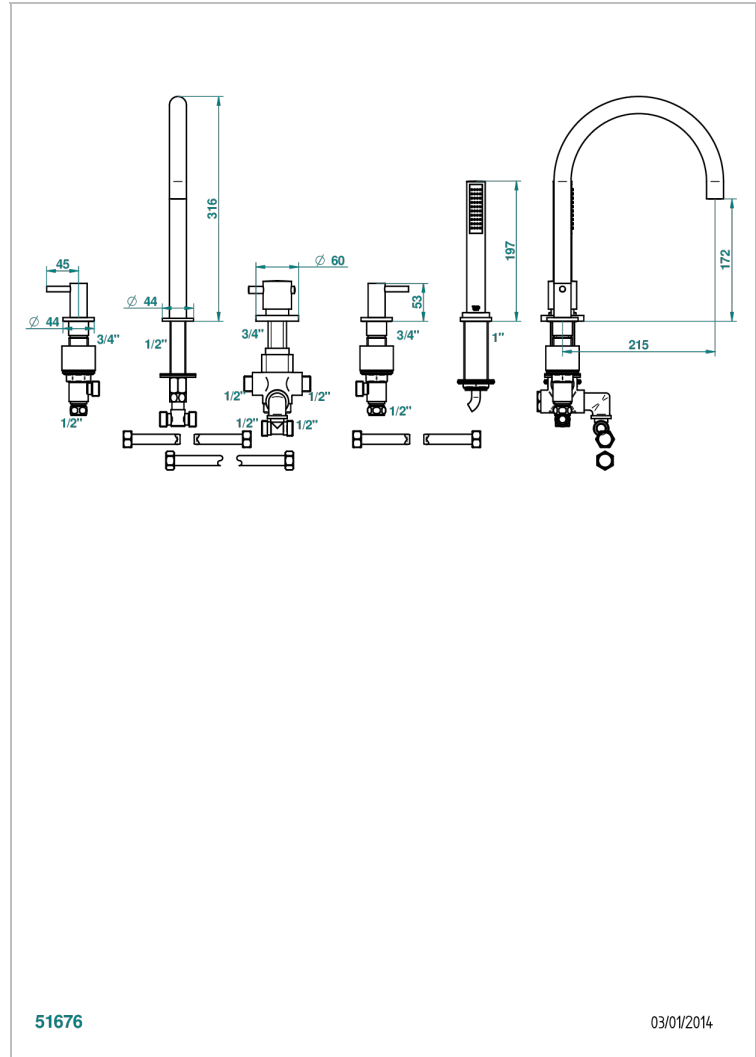

# NANO WITH LEVER

G5B-1125BSGBH

THG<sup>®</sup>  
PARIS

5-hole bath/shower set with thermostat, high spout, 2 rim mounted valves and shower set

## CHARACTERISTIC

- Nano with lever
- 5-hole bath/shower set with thermostat, high spout, 2 rim mounted valves and shower set

## AVAILABLE FINITIONS

Antique nickel - H28  
Black ceram - D30  
Matt chrome - C02  
Matt gold - F07  
Matt nickel (color finish) - C01  
Polished chrome (color finish) - A02

Polished chrome / Polished gold (color finish) - G02  
Polished gold (color finish) - F01  
Polished nickel - B01  
Soft gold - F30  
Soft matt gold - F31