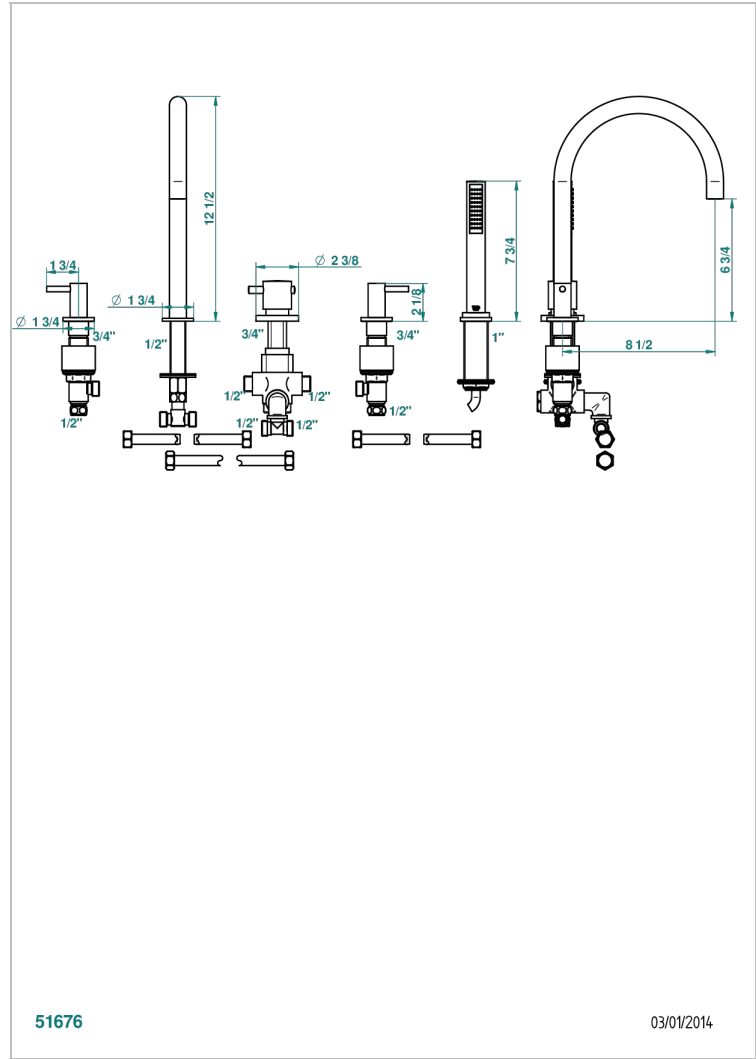

NANO WITH LEVER

G5B-1125BSGBH

5-hole bath/shower set with thermostat, high spout, 2 rim mounted valves and shower set

THG[®]
PARIS

51676

03/01/2014

CHARACTERISTIC

- Nano with lever
- 5-hole bath/shower set with thermostat, high spout, 2 rim mounted valves and shower set

AVAILABLE FINITIONS

Antique nickel - H28
Black ceram - D30
Matt chrome - C02
Matt gold - F07
Matt nickel (color finish) - C01
Polished chrome (color finish) - A02

Polished chrome / Polished gold (color finish) - G02
Polished gold (color finish) - F01
Polished nickel - B01
Soft gold - F30
Soft matt gold - F31