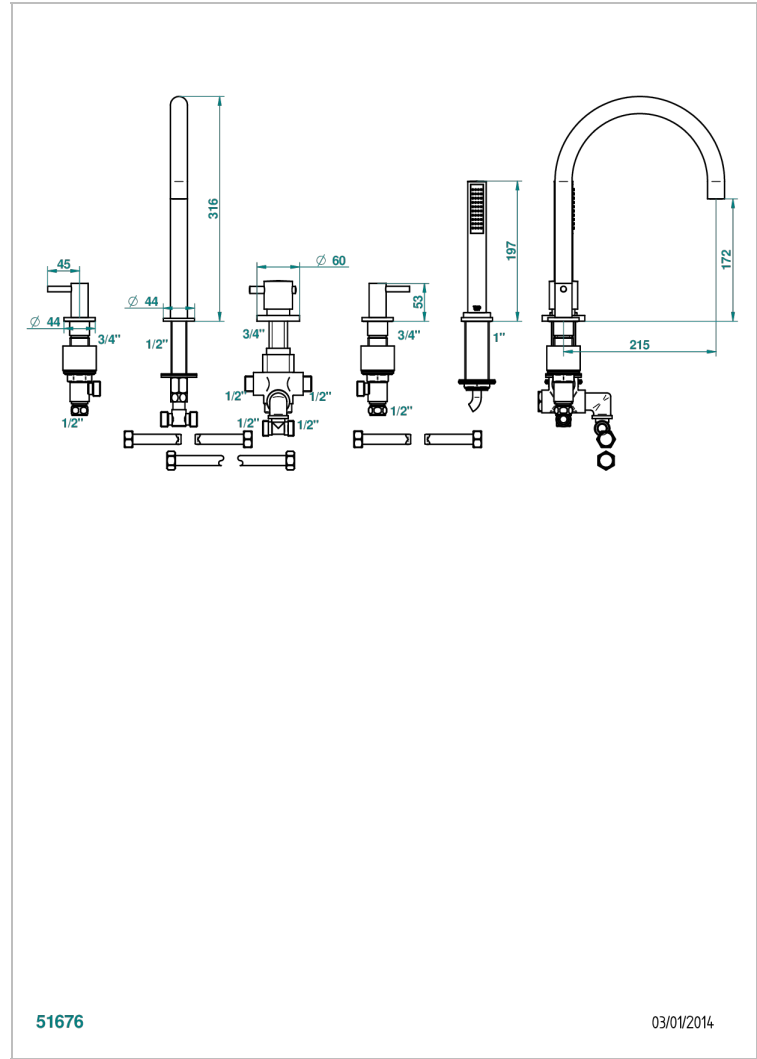

NANO WITH LEVER

G5B-1125BSGBH

THG[®]
PARIS

5-hole bath/shower set with thermostat, high spout, 2 rim mounted valves and shower set

CHARACTERISTIC

- Nano with lever
- 5-hole bath/shower set with thermostat, high spout, 2 rim mounted valves and shower set

AVAILABLE FINITIONS

Antique nickel - H28
Black ceram - D30
Matt chrome - C02
Matt gold - F07
Matt nickel (color finish) - C01
Polished chrome (color finish) - A02

Polished chrome / Polished gold (color finish) - G02
Polished gold (color finish) - F01
Polished nickel - B01
Soft gold - F30
Soft matt gold - F31