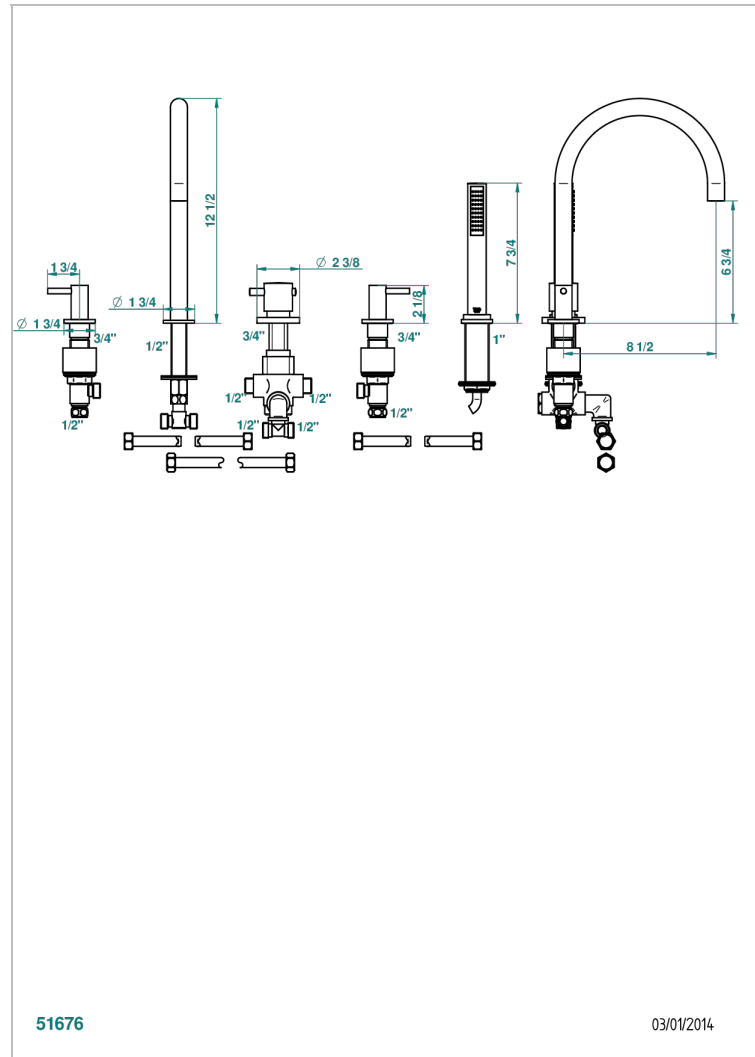

NANO WITH LEVER

G5B-1125BSGBH

THG[®]
PARIS

5-hole bath/shower set with thermostat, high spout, 2 rim mounted valves and shower set

51676

03/01/2014

CHARACTERISTIC

- Nano with lever
- 5-hole bath/shower set with thermostat, high spout, 2 rim mounted valves and shower set

AVAILABLE FINITIONS

Antique nickel - H28
Black ceram - D30
Matt chrome - C02
Matt gold - F07
Matt nickel (color finish) - C01
Polished chrome (color finish) - A02

Polished chrome / Polished gold (color finish) - G02
Polished gold (color finish) - F01
Polished nickel - B01
Soft gold - F30
Soft matt gold - F31