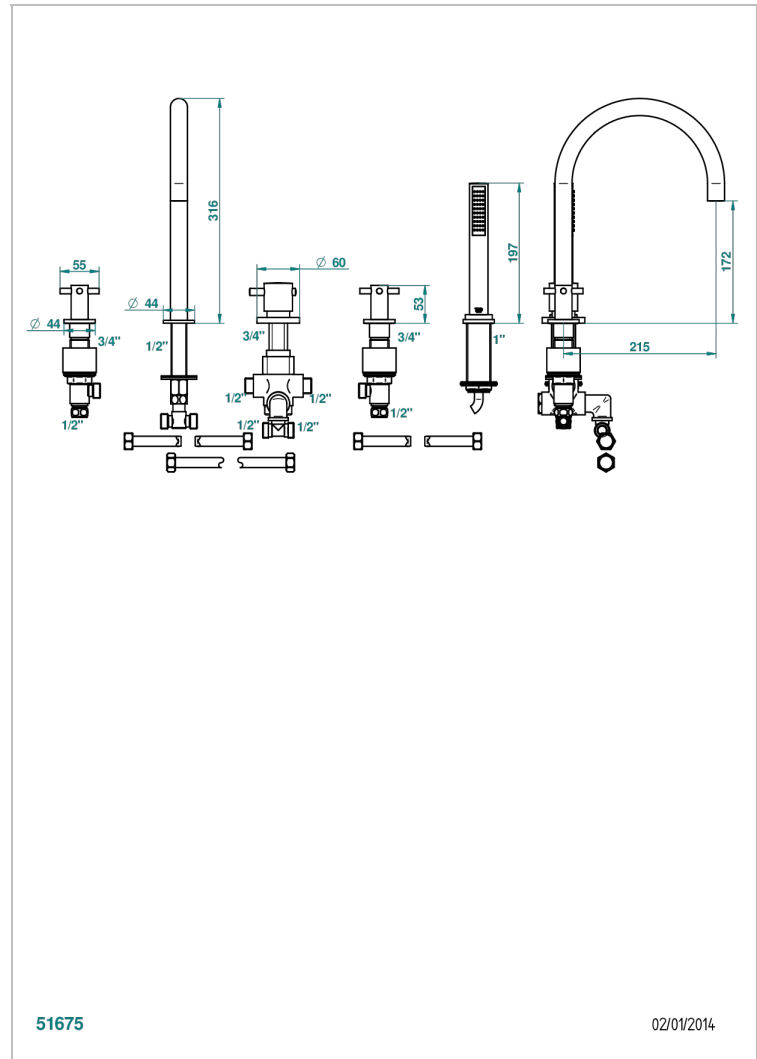

5-hole bath/shower set with thermostat, high spout, 2 rim mounted valves and shower set

51675

02/01/2014

## CHARACTERISTIC

- Nano
- 5-hole bath/shower set with thermostat, high spout, 2 rim mounted valves and shower set

## AVAILABLE FINITIONS

Black ceram - D30  
 Chrome polished - A02  
 Chrome polished / gold polished - G02  
 Gold mat - F07  
 Gold polished - F01  
 Matt chrome (American satin) - C02

Matt nickel (American satin) - C01  
 Nickel antique / Sovereign - H28  
 Nickel polished - B01  
 Soft gold - F30  
 Soft matt gold - F31