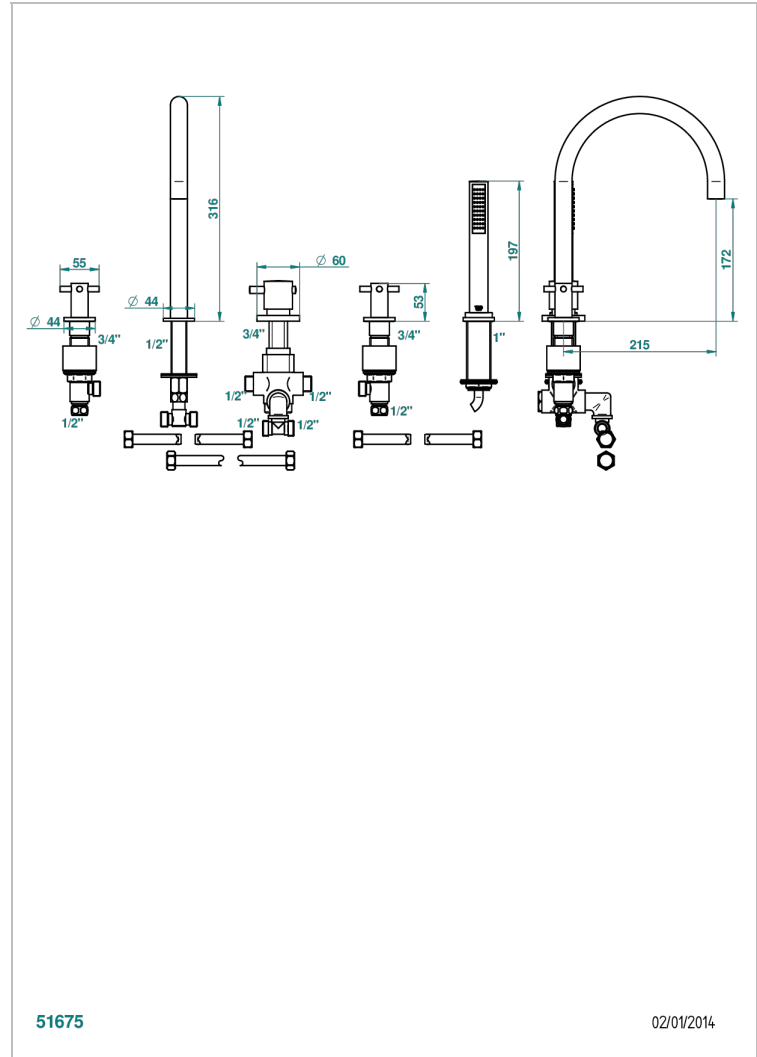

5-hole bath/shower set with thermostat, high spout, 2 rim mounted valves and shower set

## CHARACTERISTIC

- Nano
- 5-hole bath/shower set with thermostat, high spout, 2 rim mounted valves and shower set

## AVAILABLE FINITIONS

Antique nickel - H28  
 Black ceram - D30  
 Matt chrome - C02  
 Matt gold - F07  
 Matt nickel (color finish) - C01  
 Polished chrome (color finish) - A02

Polished chrome / Polished gold (color finish) - G02  
 Polished gold (color finish) - F01  
 Polished nickel - B01  
 Soft gold - F30  
 Soft matt gold - F31