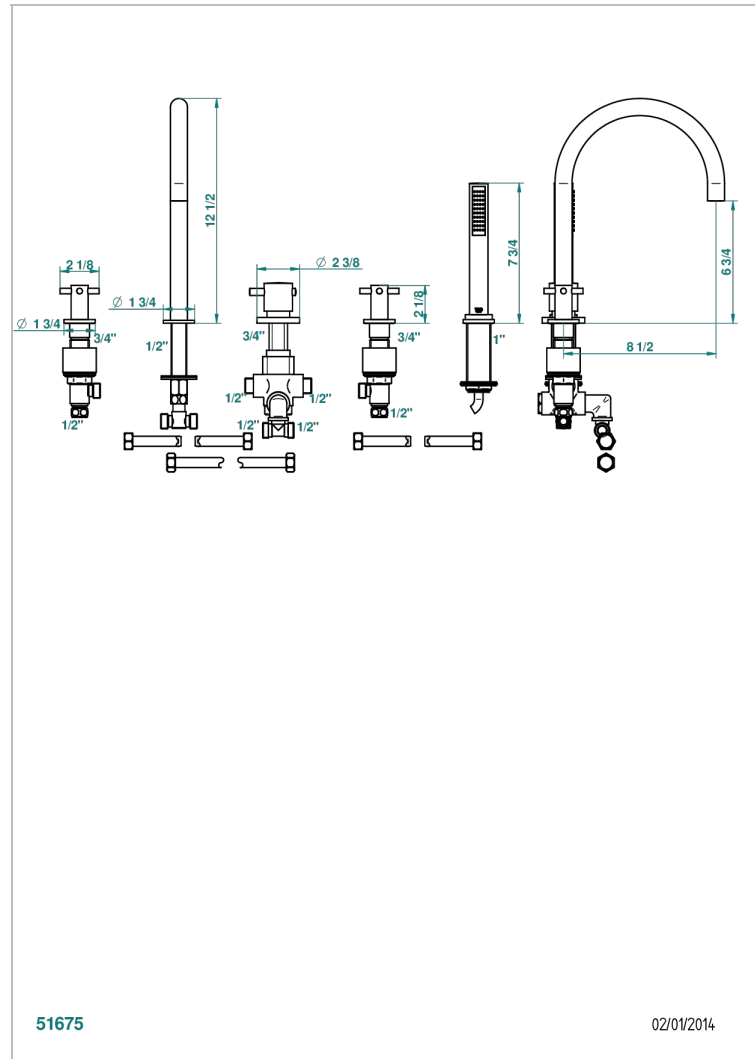

5-hole bath/shower set with thermostat, high spout, 2 rim mounted valves and shower set

51675

02/01/2014

## CHARACTERISTIC

- Nano
- 5-hole bath/shower set with thermostat, high spout, 2 rim mounted valves and shower set

## AVAILABLE FINITIONS

Antique nickel - H28  
Black ceram - D30  
Matt chrome - C02  
Matt gold - F07  
Matt nickel (color finish) - C01  
Polished chrome (color finish) - A02

Polished chrome / Polished gold (color finish) - G02  
Polished gold (color finish) - F01  
Polished nickel - B01  
Soft gold - F30  
Soft matt gold - F31