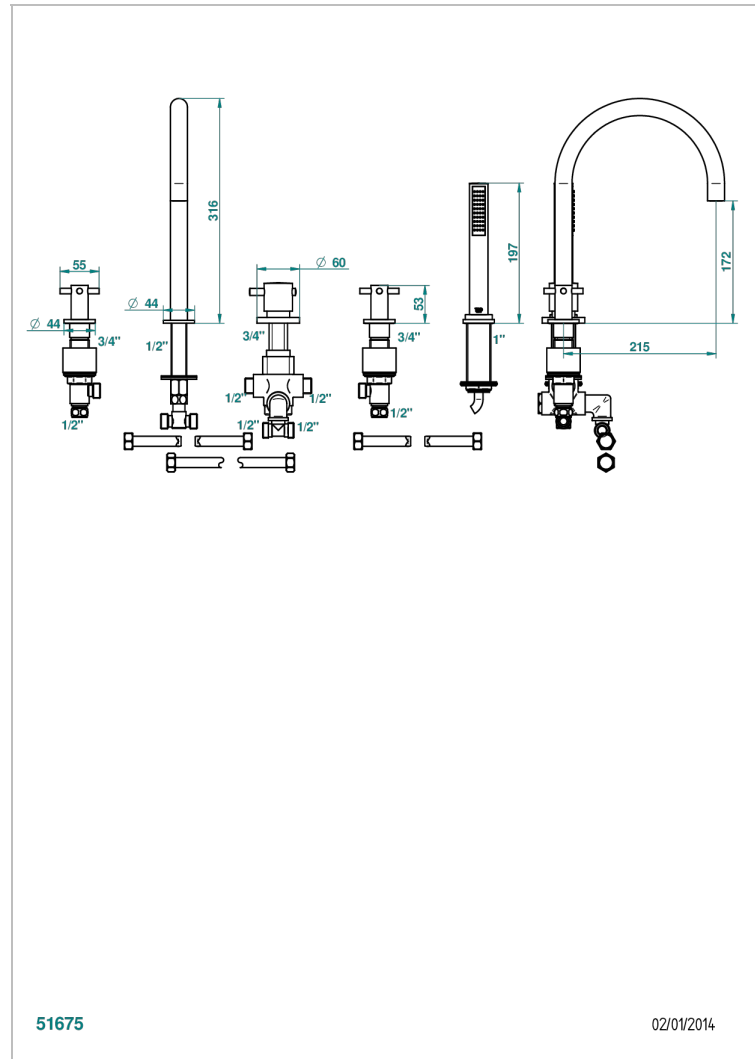

5-hole bath/shower set with thermostat, high spout, 2 rim mounted valves and shower set

51675

02/01/2014

## CHARACTERISTIC

- Nano
- 5-hole bath/shower set with thermostat, high spout, 2 rim mounted valves and shower set

## AVAILABLE FINITIONS

Antique nickel - H28  
 Black ceram - D30  
 Matt chrome - C02  
 Matt gold - F07  
 Matt nickel (color finish) - C01  
 Polished chrome (color finish) - A02

Polished chrome / Polished gold (color finish) - G02  
 Polished gold (color finish) - F01  
 Polished nickel - B01  
 Soft gold - F30  
 Soft matt gold - F31