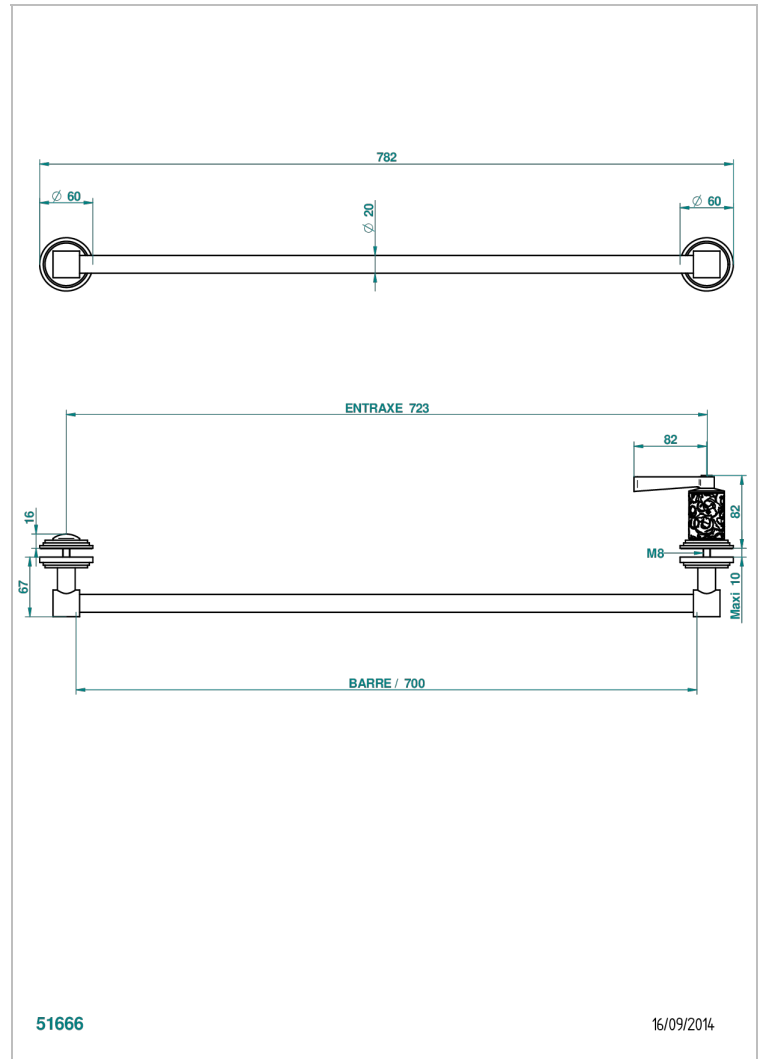

FROUFROU CON MANETAS

G2P-514V

THG[®]
PARIS

Towel rail with one rail lg 600 mm for glass door with knob on side and escutcheon the other side

CARACTERÍSTICAS

- Froufrou con manetas
- Towel rail with one rail lg 600 mm for glass door with knob on side and escutcheon the other side