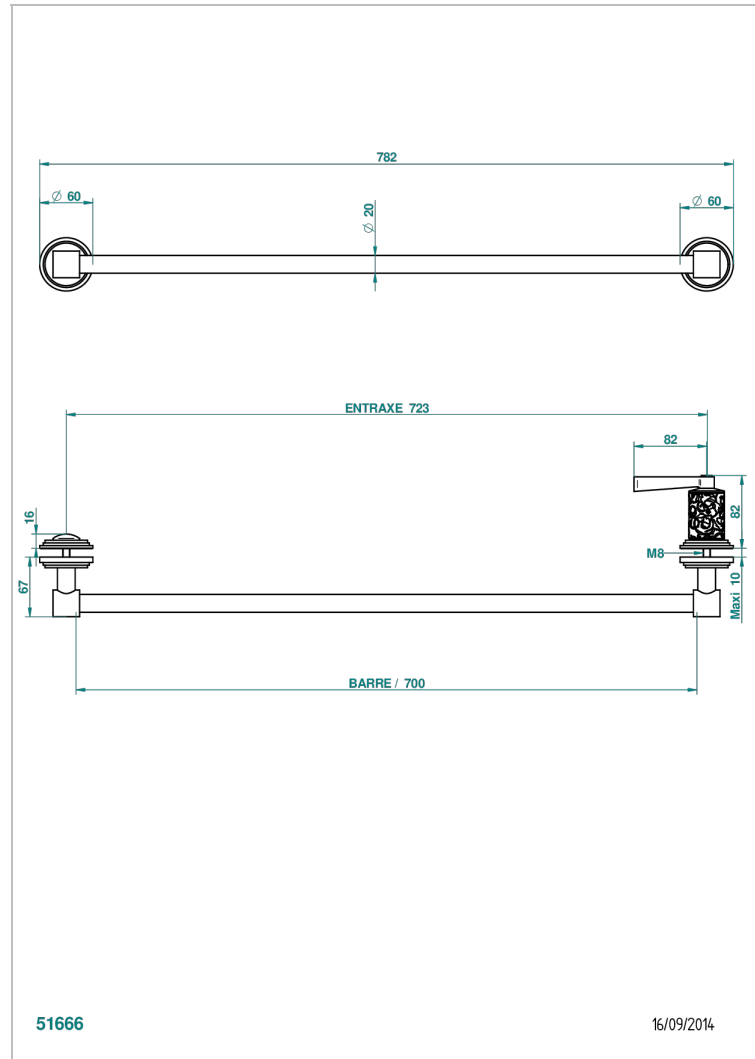

FROUFROU WITH LEVER HANDLES

G2P-514V

THG[®]
PARIS

Towel rail with one rail lg 600 mm for glass door with knob on side and escutcheon the other side

CHARACTERISTIC

- Froufrou with lever handles
- Towel rail with one rail lg 600 mm for glass door with knob on side and escutcheon the other side

Umber PVD - H66