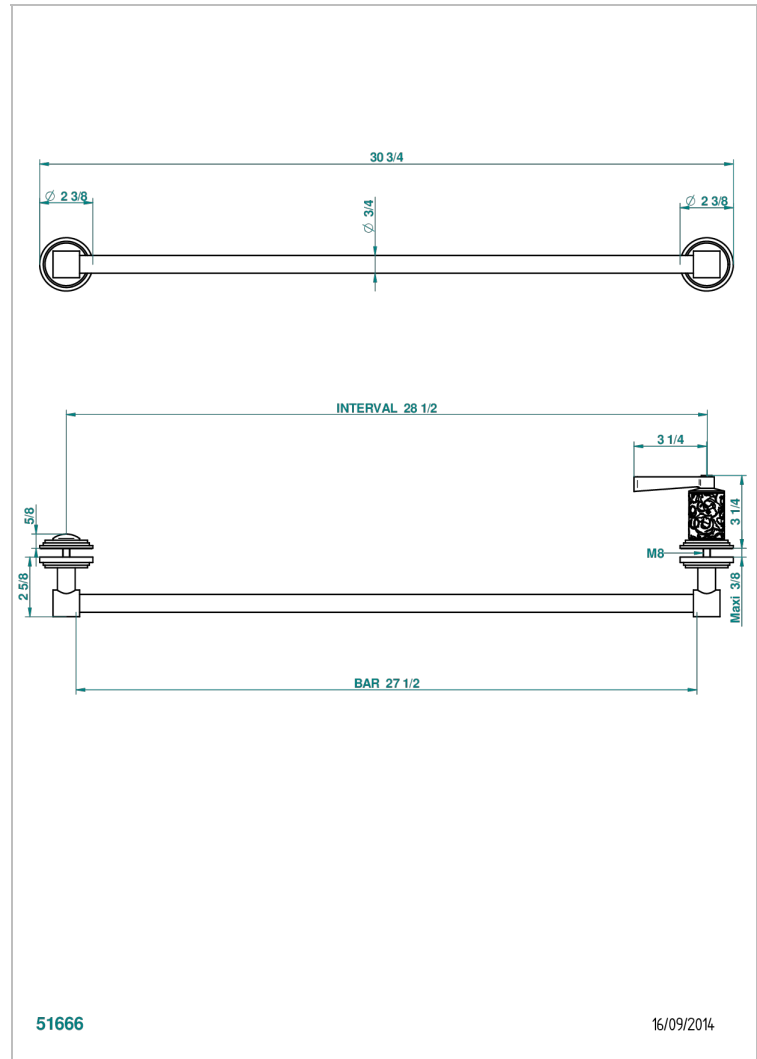

FROUFROU CON MANETAS

G2P-514V

THG[®]
PARIS

Towel rail with one rail lg 600 mm for glass door with knob on side and escutcheon the other side

CARACTERÍSTICAS

- Froufrou con manetas
- Towel rail with one rail lg 600 mm for glass door with knob on side and escutcheon the other side