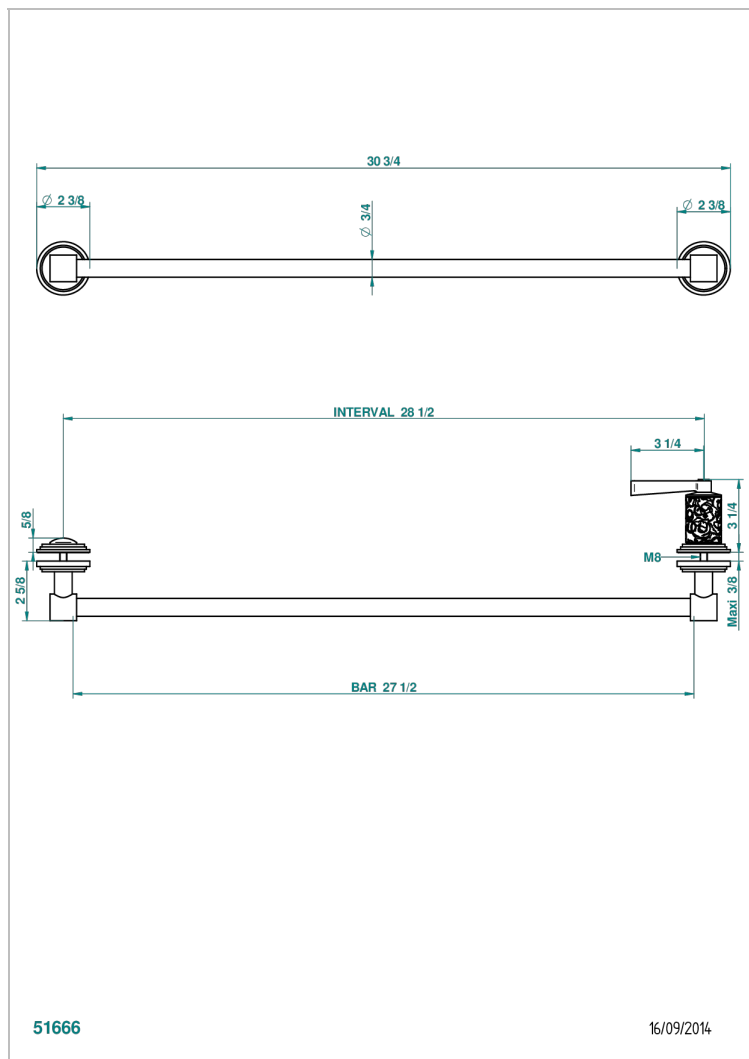

FROUFROU WITH LEVER HANDLES

G2P-514V

Towel rail with one rail lg 600 mm for glass door with knob on side and escutcheon the other side

CHARACTERISTIC

- Froufrou with lever handles
- Towel rail with one rail lg 600 mm for glass door with knob on side and escutcheon the other side

Umber PVD - H66