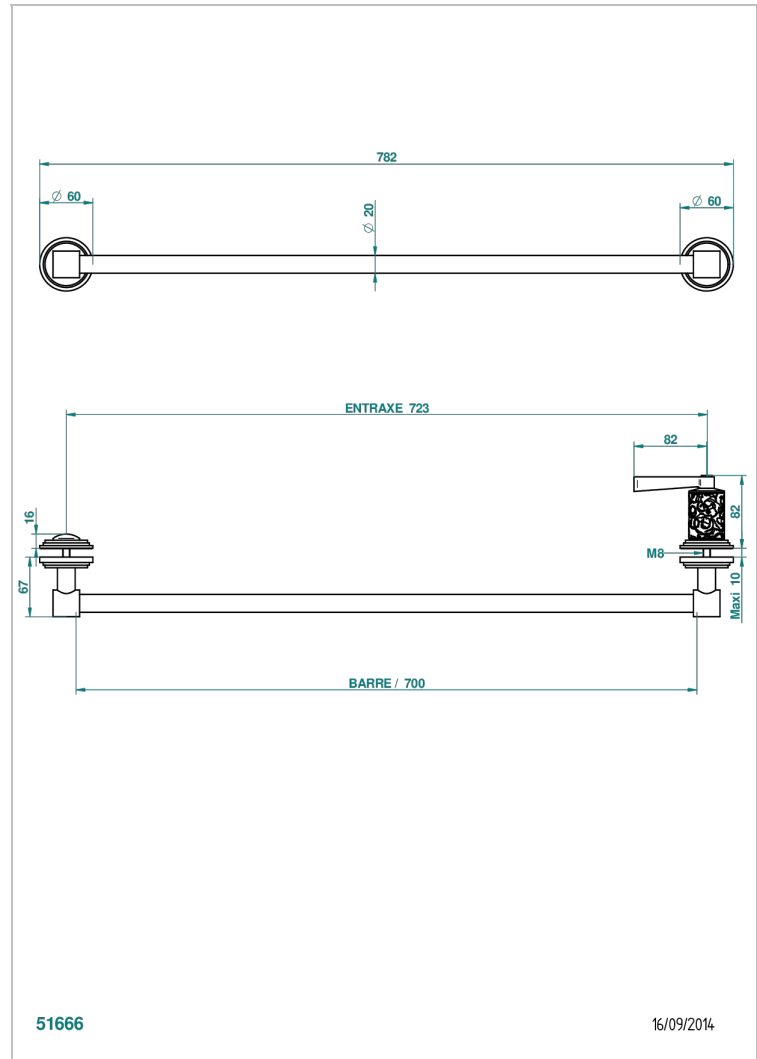

# FROUFROU WITH LEVER

G2P-514V

THG<sup>®</sup>  
PARIS

Towel rail with one rail lg 600 mm for glass door with knob on side and escutcheon the other side

## CHARACTERISTIC

- Froufrou with lever
- Towel rail with one rail lg 600 mm for glass door with knob on side and escutcheon the other side