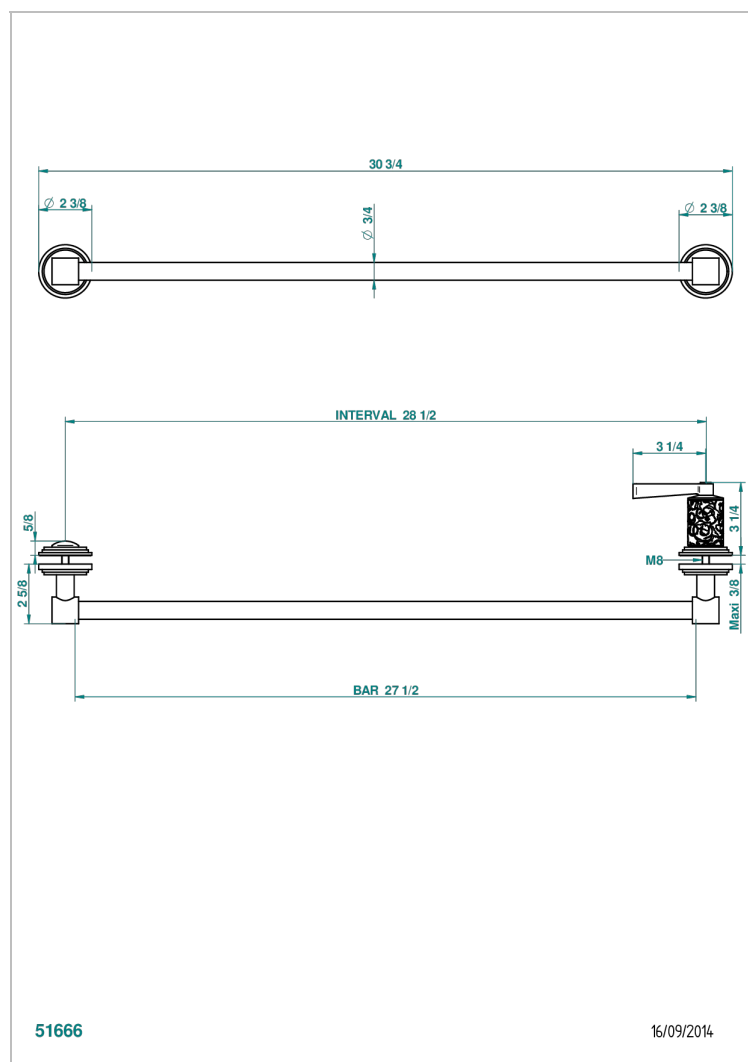

FROUFROU WITH LEVER

G2P-514V

Towel rail with one rail lg 600 mm for glass door with knob on side and escutcheon the other side

CHARACTERISTIC

- Froufrou with lever
- Towel rail with one rail lg 600 mm for glass door with knob on side and escutcheon the other side